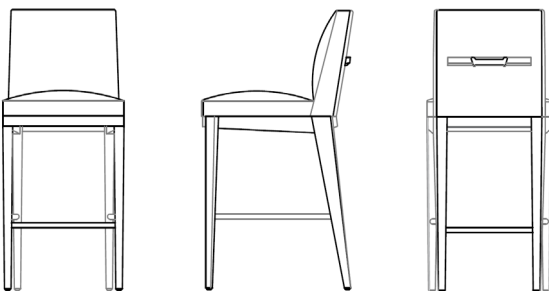

AVAILABLE SIZES

Terrah Counter Stool

18.5W x 23D x 38.5H
26.5 SEAT HEIGHT | 17 SEAT DEPTH | 18.5 SEAT WIDTH
COM: 2.5 YARDS | COL: 50 SQ FT

Terrah Swivel Counter Stool

18.5W x 23D x 38.5H
26.5 SEAT HEIGHT | 17 SEAT DEPTH | 18.5 SEAT WIDTH
COM: 2.5 YARDS | COL: 50 SQ FT

Terrah Barstool

18.5W x 23D x 41.5H
29.5 SEAT HEIGHT | 17 SEAT DEPTH | 18.5 SEAT WIDTH
COM: 2.5 YARDS | COL: 50 SQ FT

Terrah Swivel Barstool

18.5W x 23D x 41.5H
29.5 SEAT HEIGHT | 17 SEAT DEPTH | 18.5 SEAT WIDTH
COM: 2.5 YARDS | COL: 50 SQ FT