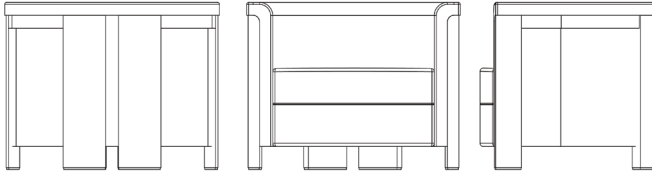

CLEO LOUNGE CHAIR

SHOWN IN GRANITE OAK AND ANTIQUE BRUSHED BRASS
SWIVEL SHOWN IN HAND EBONIZED WALNUT AND BRUSHED BRASS

SEE REVERSE FOR VARIOUS SIZING AND LAYOUT OPTIONS
CONTACT US FOR ORDERING, CUSTOMIZING, AND MORE INFORMATION

CLEO LOUNGE CHAIR

TECHNICAL INFORMATION

Features metal sabots available in any metal finish. Swivel version also available. Requires 8 yards COM / 160 sq ft COL. Wood frames made in walnut or oak. Sapele finishes available on Walnut. Call for any customizations.

AVAILABLE SIZES

CLEO LOUNGE
33"W X 28.5"D X 27"H
17.5" SEAT HEIGHT 22" SEAT DEPTH 27" ARM HEIGHT
COM: 8 YARDS | COL: 160 SQ FT

CLEO SWIVEL
33"W X 28.5"D X 27"H
17.5" SEAT HEIGHT 22" SEAT DEPTH 27" ARM HEIGHT
COM: 8 YARDS | COL: 160 SQ FT