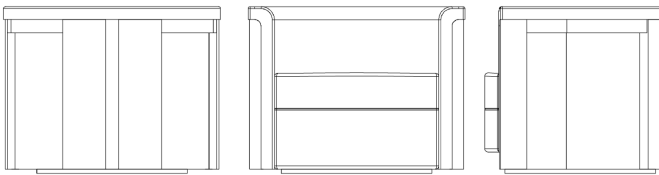

CLEO LOUNGE CHAIR

TECHNICAL INFORMATION

Features metal sabots available in any metal finish. Swivel version also available. Requires 8 yards COM / 160 sq ft COL. Wood frames made in walnut or oak. Sapele finishes available on Walnut. Call for any customizations.

AVAILABLE SIZES

CLEO LOUNGE
33"W X 28.5"D X 27"H
17.5" SEAT HEIGHT 22" SEAT DEPTH 27" ARM HEIGHT
COM: 8 YARDS | COL: 160 SQ FT

CLEO SWIVEL
33"W X 28.5"D X 27"H
17.5" SEAT HEIGHT 22" SEAT DEPTH 27" ARM HEIGHT
COM: 8 YARDS | COL: 160 SQ FT