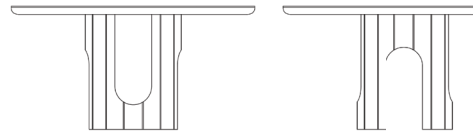

## TECHNICAL INFORMATION

Top comes standard with a half bullnose edge top, but can be customized in edge options as well as specified in contrasting wood finish, painted lacquer, stone or glass (call for requests). Top can also be ordered as a square. Fluted base features optional hand-gilded or painted interior. Can be modified into an extension. Custom size and finishes available. Call for all customization requests. Also available as a dining table.

## AVAILABLE SIZES

42"W X 42"D X 30"H

48"W X 48"D X 30"H

54"W X 54"D X 30"H

60"W X 60"D X 30"H