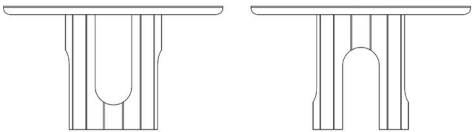

## TECHNICAL INFORMATION

Top comes standard with a half bullnose edge top, but can be customized in edge options as well as specified in contrasting wood finish, painted lacquer, stone or glass (call for requests). Top can also be ordered as a square. Fluted base features optional hand-gilded or painted interior. Can be modified into an extension. Custom size and finishes available. Call for all customization requests. Also available as a dining table.

## AVAILABLE SIZES

42"W X 42"D X 30"H

48"W X 48"D X 30"H

54"W X 54"D X 30"H

60"W X 60"D X 30"H