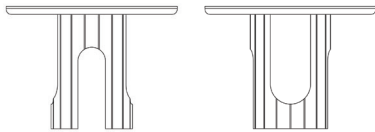

# UNA ROUND TABLE

---

## TECHNICAL INFORMATION

Top comes standard with a half bullnose edge top, but can be customized in edge options as well as specified in contrasting wood finish, painted lacquer, stone or glass (call for requests). Top can also be ordered as a square. Fluted base features optional hand-gilded or painted interior. Can be modified into an extension. Custom size and finishes available. Call for all customization requests. Also available as a dining table.

## AVAILABLE SIZES

42"W X 42"D X 30"H

48"W X 48"D X 30"H

54"W X 54"D X 30"H

60"W X 60"D X 30"H