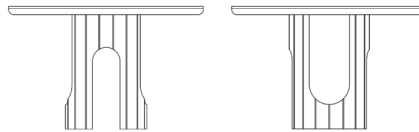

## TECHNICAL INFORMATION

Top comes standard with a half bullnose edge top, but can be customized in edge options as well as specified in contrasting wood finish, painted lacquer, stone or glass (call for requests). Top can also be ordered as a square. Fluted base features optional hand-gilded or painted interior. Can be modified into an extension. Custom size and finishes available. Call for all customization requests. Also available as a dining table.

## AVAILABLE SIZES

42"W X 42"D X 30"H

48"W X 48"D X 30"H

54"W X 54"D X 30"H

60"W X 60"D X 30"H