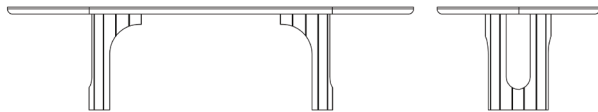

UNA DINING TABLE

SHOWN IN SABLE OAK AND GOLD LEAF

SEE REVERSE FOR VARIOUS SIZING AND LAYOUT OPTIONS
CONTACT US FOR ORDERING, CUSTOMIZING, AND MORE INFORMATION

UNA DINING TABLE

TECHNICAL INFORMATION

Top comes standard as a racetrack oval with a half bullnose edge top, but can be customized in edge options as well as specified in contrasting wood finish, painted lacquer, stone or glass (call for requests). Top shape can also be modified. Fluted base features optional hand-gilded or painted interior. Can be modified into an extension. Custom size and finishes available. Call for all customization requests. Also available as a round or square table.

AVAILABLE SIZES

96" W X 48" D X 30" H

108" W X 48" D X 30" H

120" W X 48" D X 30" H