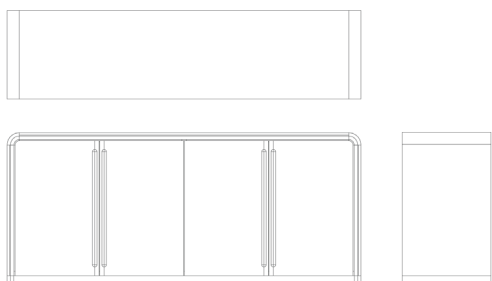

OLIVIA SIDEBOARD

SHOWN IN SABLE OAK & BRUSHED BRASS WITH
PLASTER OF PARIS LACQUER DOORS

SEE REVERSE FOR VARIOUS SIZING AND LAYOUT OPTIONS
CONTACT US FOR ORDERING, CUSTOMIZING, AND MORE INFORMATION

OLIVIA SIDEBOARD

TECHNICAL INFORMATION

Custom sizes, interior layouts and finishes available. Can be modified for nearly any casegood use, including a custom vanity or media console. Contact us for customization.

AVAILABLE SIZES

80" W X 20" D X 34" H

60" W X 20" D X 34" H