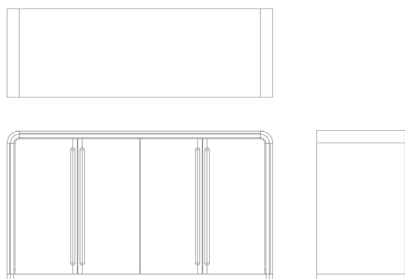

OLIVIA SIDEBOARD

SHOWN IN SABLE OAK & BRUSHED BRASS WITH
PLASTER OF PARIS LACQUER DOORS

SEE REVERSE FOR VARIOUS SIZING AND LAYOUT OPTIONS
CONTACT US FOR ORDERING, CUSTOMIZING, AND MORE INFORMATION

OLIVIA SIDEBOARD

TECHNICAL INFORMATION

Custom sizes, interior layouts and finishes available. Can be modified for nearly any casegood use, including a custom vanity or media console. Contact us for customization.

AVAILABLE SIZES

80" W X 20" D X 34" H

60" W X 20" D X 34" H