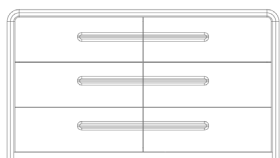

TECHNICAL INFORMATION

Frame features carved solid wood perimeter with matching metal feet. Comes standard with matte painted lacquer drawer faces with metal handles. Also available as a sideboard and nightstand. Call for all customizations.

AVAILABLE SIZES

60" W X 20" D X 32" H

72" W X 20" D X 32" H