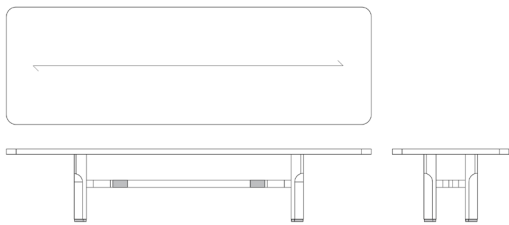

## AVAILABLE SIZES

96" W X 48" D X 30" H

96" W X 48" D X 30" H

96" W X 48" D X 30" H

self-storing butterfly ext table