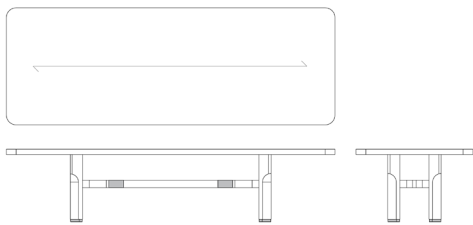

## FOUNTAIN II DINING TABLE

---

SHOWN IN: HEATHER WALNUT, GRAPHITE SAPELE &  
BRUSHED BRASS

SEE REVERSE FOR VARIOUS SIZING AND LAYOUT OPTIONS  
CONTACT US FOR ORDERING, CUSTOMIZING, AND MORE INFORMATION

## TECHNICAL INFORMATION

Top features rounded corners and straight grain veneer. Solid brass base sabots and accents available in all metal finishes. Base can be done in a contrasting finish. Custom sizes and finishes available. Extensions options include center drop-in leaves, clip-on end extensions (with square edges and corners), or with self-storing butterfly center leaves. Call for all customizations and extension options.

## AVAILABLE SIZES

96" W X 48" D X 30" H

96" W X 48" D X 30" H

96" W X 48" D X 30" H

self-storing butterfly ext table