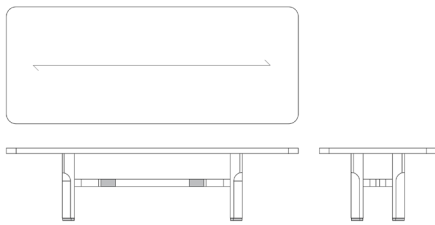

## FOUNTAIN II DINING TABLE

---

SHOWN IN: HEATHER WALNUT, GRAPHITE SAPELE &  
BRUSHED BRASS

SEE REVERSE FOR VARIOUS SIZING AND LAYOUT OPTIONS  
CONTACT US FOR ORDERING, CUSTOMIZING, AND MORE INFORMATION

# FOUNTAIN II DINING TABLE

---

## TECHNICAL INFORMATION

Top features rounded corners and straight grain veneer. Solid brass base sabots and accents available in all metal finishes. Base can be done in a contrasting finish. Custom sizes and finishes available. Extensions options include center drop-in leaves, clip-on end extensions (with square edges and corners), or with self-storing butterfly center leaves. Call for all customizations and extension options.

## AVAILABLE SIZES

96" W X 48" D X 30" H

96" W X 48" D X 30" H

96" W X 48" D X 30" H

self-storing butterfly ext table