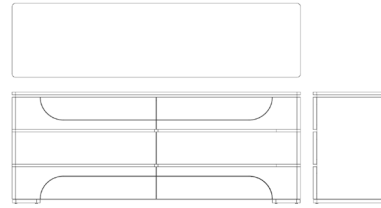

Available in all standard and premium wood and metal finishes. 6 Drawer models standard in 2 sizes, but can be customized in size and finish. Corners are rounded. Top can be done in wood, stone or lacquer. Metal accents include in-lay in veneered drawer faces and feet. Novasuede Drawer liners available. Also available as a sideboard and cabinet.

AVAILABLE SIZES

72" X 22.5 X 32" H

84" X 22.5 X 32" H

silverwave marble top and shelf