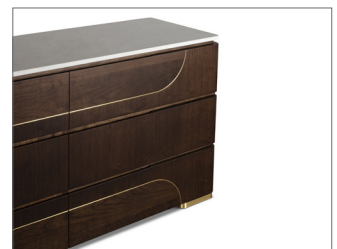

GILLIAN DRESSER

SHOWN IN: HAND BURNISHED WALNUT & BRUSHED BRASS

SEE REVERSE FOR VARIOUS SIZING AND LAYOUT OPTIONS
CONTACT US FOR ORDERING, CUSTOMIZING, AND MORE INFORMATION

GILLIAN DRESSER

TECHNICAL INFORMATION

Available in all standard and premium wood and metal finishes. 6 Drawer models standard in 2 sizes, but can be customized in size and finish. Corners are rounded. Top can be done in wood, stone or lacquer. Metal accents include in-lay in veneered drawer faces and feet. Novasuede Drawer liners available. Also available as a sideboard and cabinet.

AVAILABLE SIZES

72" X 22.5 X 32" H

84" X 22.5 X 32" H

silverwave marble top and shelf