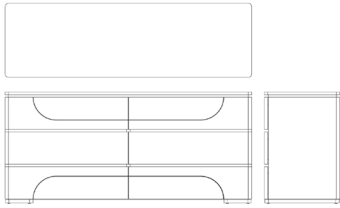

Available in all standard and premium wood and metal finishes. 6 Drawer models standard in 2 sizes, but can be customized in size and finish. Corners are rounded. Top can be done in wood, stone or lacquer. Metal accents include in-lay in veneered drawer faces and feet. Novasuede Drawer liners available. Also available as a sideboard and cabinet.

AVAILABLE SIZES

72" X 22.5 X 32" H

84" X 22.5 X 32" H

silverwave marble top and shelf