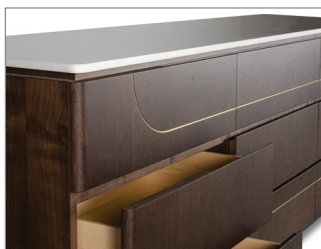

Available in all standard and premium wood and metal finishes. 6 Drawer models standard in 2 sizes, but can be customized in size and finish. Corners are rounded. Top can be done in wood, stone or lacquer. Metal accents include in-lay in veneered drawer faces and feet. Novasuede Drawer liners available. Also available as a sideboard and cabinet.

AVAILABLE SIZES

72" X 22.5 X 32" H

84" X 22.5 X 32" H

silverwave marble top and shelf