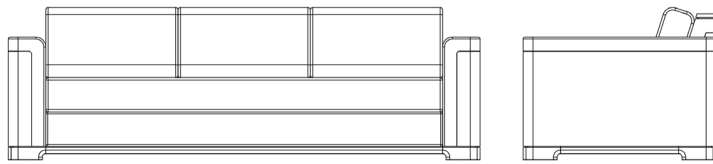

## TECHNICAL INFORMATION

Each sofa requires 25 yards, 54" plain COM, or 450 sq ft COL, and includes COM/COL on decking. 50/50 foam and feather down fill. Sofa includes a solid wood cap behind backrest and is also available as a LAF or RAF chaise and/or Tuxedo Arm sectional. Seat cushion standard as a bench cushion, or can be modified into 2 or 3 cushions. Available in walnut and oak finishes - sapele finishes on walnut. Call for customization and custom finish/size options. Lead time is 14-16 weeks from receipt of COM/COL, 16-18 weeks for custom.

## AVAILABLE SIZES

96" W X 39.25" D X 32" H

SH: 17" TO SEAM, 19" TO CROWN

SD: 24"

AH: 25.5"

FRAME HEIGHT: 29"