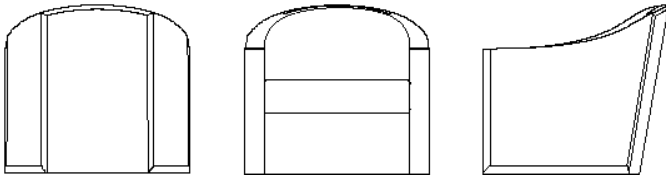

## TECHNICAL INFORMATION

Matching Selene Ottoman, and non-swivel lounge available. Each chair requires 9.5 yards of plain 54"W COM / 198 FT<sup>2</sup> COL. Narrow or patterned fabric may require more. Call for details.

## AVAILABLE SIZES

33"W X 33.25"D X 28.75"H  
18.5" SEAT HEIGHT | 22" SEAT DEPTH | 22.25" ARM HEIGHT

## SELENE NON-SWIVEL LOUNGE CHAIR

33"W X 33.25"D X 28.75"H  
18.5" SEAT HEIGHT | 22" SEAT DEPTH | 22.25" ARM HEIGHT

non-swivel lounge