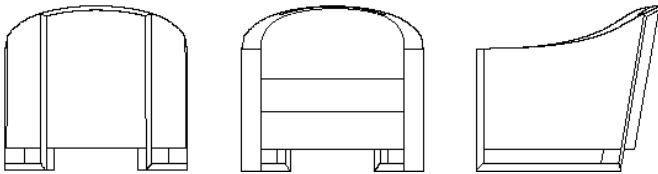

## TECHNICAL INFORMATION

Matching Selene Ottoman, and non-swivel lounge available. Each chair requires 9.5 yards of plain 54"W COM / 198 FT<sup>2</sup> COL. Narrow or patterned fabric may require more. Call for details.

## AVAILABLE SIZES

33"W X 33.25"D X 28.75"H  
18.5" SEAT HEIGHT | 22" SEAT DEPTH | 22.25" ARM HEIGHT

## SELENE NON-SWIVEL LOUNGE CHAIR

33"W X 33.25"D X 28.75"H  
18.5" SEAT HEIGHT | 22" SEAT DEPTH | 22.25" ARM HEIGHT

non-swivel lounge