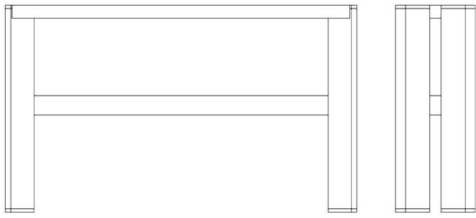

CLEO CONSOLE

SHOWN IN: HAND BURNISHED WALNUT & BRUSHED BRASS

SEE REVERSE FOR VARIOUS SIZING AND LAYOUT OPTIONS
CONTACT US FOR ORDERING, CUSTOMIZING, AND MORE INFORMATION

CLEO CONSOLE

TECHNICAL INFORMATION

Technical info:

Features floating metal beam, and curved solid wood legs with metal legs. Available in all wood and metal finishes. Top can be done in contrasting finishes. Legs can be specified in solid Carrara or Calacatta marble. Custom sizes and finishes available. Call for all customizations.

AVAILABLE SIZES

60" W X 14" D X 32" H

72" W X 14" D X 32" H

84" W X 14" D X 32" H