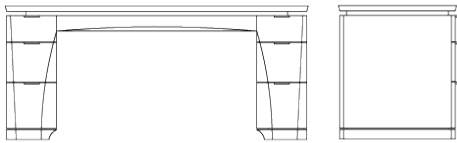

## TECHNICAL INFORMATION

Custom sizes and finishes available. Coved detail are both on the front and back of the drawer columns to allow the desk to float in a room. Tapered drawer column design is available. Optional add-ons include: privacy panel, metal finished handles or pulls and risers, grommets for wire management, internal wiring, fold-down keyboard tray, filing cabinets, inset leather top, PC Tower storage, contrasting finish or COM/stone top, and novasuede drawer liners. Call for more information and customizations.

## AVAILABLE SIZES

78"W X 30"D X 30.5"H

privacy panel

powder white, high polish

PC tower storage