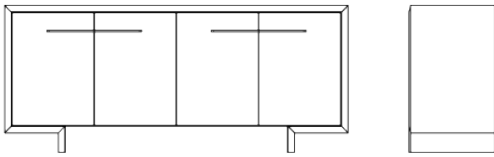

NATALIA SIDEBOARD

4-WEEK QUICK SHIP

SABLE OAK | BRUSHED BRASS

SABLE OAK | BRUSHED BRASS | POWDER WHITE ON OAK

SABLE OAK | BRUSHED BRASS

AVAILABLE SIZES

80" x 20" x 34"

FINISH OPTIONS