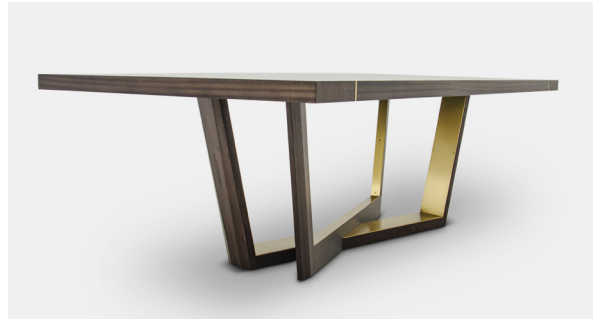

hellman-chang

JAMES DINING TABLE

4-WEEK QUICK SHIP

BURNISHED WALNUT | BRUSHED BRASS

AVAILABLE SIZES

96" x 48" x 30"

FINISH OPTIONS

EBONIZED WALNUT

ESPRESSO WALNUT

BURNISHED WALNUT

BRANDY WALNUT

METAL FINISH OPTIONS

BRUSHED BRASS

REFER TO SKU PAGE FOR ORDERING