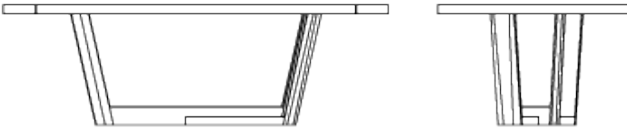

hellman-chang

JAMES DINING TABLE

4-WEEK QUICK SHIP

BURNISHED WALNUT | BRUSHED BRASS

AVAILABLE SIZES

96" x 48" x 30"

FINISH OPTIONS

EBONIZED WALNUT