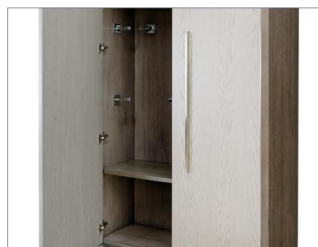

## TECHNICAL INFORMATION

Wardrobe or storage cabinet. Custom sizes, wood and metal finishes available. Fully customizable interior layout including drawers. Comes standard with metal hanging rod and lower interior adjustable shelf, OR just adjustable shelving as a storage cabinet. Optional add-ons include contrasting door faces (finish or lacquer, or wire-brushed white oak lacquer), wire management, interior drawers and pull out shelves. Contact us for more information or customization.

## AVAILABLE SIZES

44" W X 26" D X 84" H

INTERIOR DEPTH: 22.5" D

adjustable shelves and  
hooks

hand-ebonized walnut