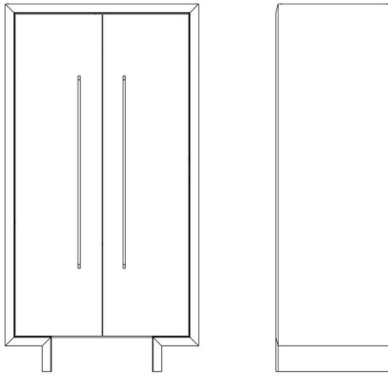

## NATALIA WARDROBE | CABINET

---

SHOWN IN HEATHER WALNUT, TAUPE OAK  
& POLISHED NICKEL

SEE REVERSE FOR VARIOUS SIZING AND LAYOUT OPTIONS  
CONTACT US FOR ORDERING, CUSTOMIZING, AND MORE INFORMATION

# NATALIA WARDROBE | CABINET

---

## TECHNICAL INFORMATION

Wardrobe or storage cabinet. Custom sizes, wood and metal finishes available. Fully customizable interior layout including drawers. Comes standard with metal hanging rod and lower interior adjustable shelf, OR just adjustable shelving as a storage cabinet. Optional add-ons include contrasting door faces (finish or lacquer, or wire-brushed white oak lacquer), wire management, interior drawers and pull out shelves. Contact us for more information or customization.

## AVAILABLE SIZES

44" W X 26" D X 84" H

INTERIOR DEPTH: 22.5" D

adjustable shelves and  
hooks

hand-ebonized walnut