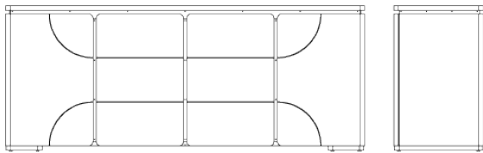

## GILLIAN SIDEBOARD

---

SHOWN IN BURNISHED WALNUT, BRUSHED BRASS &  
INSET MARBLE

SEE REVERSE FOR VARIOUS SIZING AND LAYOUT OPTIONS  
CONTACT US FOR ORDERING, CUSTOMIZING, AND MORE INFORMATION

## TECHNICAL INFORMATION

Available in all standard and premium wood and metal finishes. Features rounded corners, metal in-lay and cladding behind doors, and matching metal feet. Top can be done in contrasting finishes, lacquer or stone. Standard layout of two adjustable shelves behind each door, along with optional interior drawers. Interior layout is fully customizable - into a media console, dining sideboard, storage cabinet, TV lift, or office storage unit. Can be modified into a hutch. 2 door cabinet also available - see corresponding tearsheet. Call for custom sizing, color matching and other options. Lead time is 12-14 weeks for standard finishes, 14-16 weeks for custom, and +4-5 weeks for high polish.

## AVAILABLE SIZES

80" W X 21" D X 32" H

## CABINET ALSO AVAILABLE

42" W X 21" D X 32" H

sideboard

custom hutch