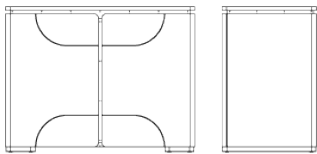

## TECHNICAL INFORMATION

Available in all standard and premium wood and metal finishes. Features rounded corners, metal in-lay and cladding behind doors, and matching metal feet. Top can be done in contrasting finishes, lacquer or stone. Standard layout of two adjustable shelves behind each door, along with optional interior drawers. Interior layout is fully customizable - into a media console, dining sideboard, storage cabinet, TV lift, or office storage unit. Can be modified into a hutch. 2 door cabinet also available - see corresponding tearsheet. Call for custom sizing, color matching and other options. Lead time is 12-14 weeks for standard finishes, 14-16 weeks for custom, and +4-5 weeks for high polish.

## AVAILABLE SIZES

80" W X 21" D X 32" H

## CABINET ALSO AVAILABLE

42" W X 21" D X 32" H

sideboard

custom hutch