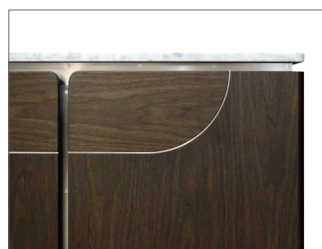

## TECHNICAL INFORMATION

Available in all standard and premium wood and metal finishes. Features rounded corners, metal in-lay and cladding behind doors, and matching metal feet. Top can be done in contrasting finishes, lacquer or stone. Standard layout of two adjustable shelves behind each door, along with optional interior drawers. Interior layout is fully customizable - into a media console, dining sideboard, storage cabinet, TV lift, or office storage unit. Can be modified into a hutch. 2 door cabinet also available - see corresponding tearsheet. Call for custom sizing, color matching and other options. Lead time is 12-14 weeks for standard finishes, 14-16 weeks for custom, and +4-5 weeks for high polish.

## AVAILABLE SIZES

80" W X 21" D X 32" H

## CABINET ALSO AVAILABLE

42" W X 21" D X 32" H

sideboard

custom hutch