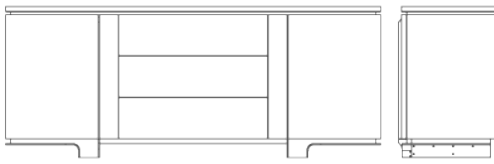

WARREN SIDEBOARD

SHOWN IN ESPRESSO WALNUT HIGH POLISH &
BRUSHED BRASS

SEE REVERSE FOR VARIOUS SIZING AND LAYOUT OPTIONS
CONTACT US FOR ORDERING, CUSTOMIZING, AND MORE INFORMATION

WARREN SIDEBOARD

TECHNICAL INFORMATION

Custom sizes, interior layouts and finishes available. Can be modified for nearly any casegood use, including a custom vanity or media console. Top can be wood, glass, stone or lacquer upon request. Contact us for customization.

AVAILABLE SIZES

80" W X 20" D X 32" H

80" W X 20" D X 32" H