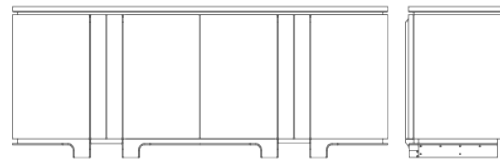

WARREN SIDEBOARD

SHOWN IN ESPRESSO WALNUT HIGH POLISH &
BRUSHED BRASS

SEE REVERSE FOR VARIOUS SIZING AND LAYOUT OPTIONS
CONTACT US FOR ORDERING, CUSTOMIZING, AND MORE INFORMATION

WARREN SIDEBOARD

TECHNICAL INFORMATION

Custom sizes, interior layouts and finishes available. Can be modified for nearly any casegood use, including a custom vanity or media console. Top can be wood, glass, stone or lacquer upon request. Contact us for customization.

AVAILABLE SIZES

80" W X 20" D X 32" H

80" W X 20" D X 32" H