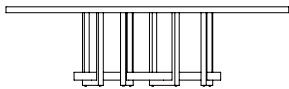

## TECHNICAL INFORMATION

Custom sizes and finishes available. Base beam available in Nero Marquina or Carrara Marble, or can be specified and quoted. Brass can be omitted from top. Multiple metal finishes available. Call for more customization and extension options.

## AVAILABLE SIZES

96" W X 48" D X 30" H

108" W X 48" D X 30" H

120" W X 48" D X 30" H