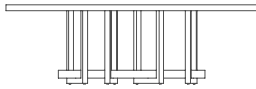

# STERLING DINING TABLE

---

## TECHNICAL INFORMATION

Custom sizes and finishes available. Base beam available in Nero Marquina or Carrara Marble, or can be specified and quoted. Brass can be omitted from top. Multiple metal finishes available. Call for more customization and extension options.

## AVAILABLE SIZES

96" W X 48" D X 30" H

108" W X 48" D X 30" H

120" W X 48" D X 30" H