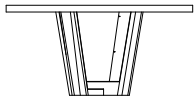

Available in custom sizes and finishes. Top in starburst veneer pattern with metal round in-lay. Metal base cladding secured with hex-head finishing screws. Contact us for extension availability and customization options.

AVAILABLE SIZES

48"Ø X 30"H

54"Ø X 30"H

60"Ø X 30"H

EDGE OPTIONS

I.
SQUARE
EDGE

II.
BEVELED
EDGE

espresso walnut