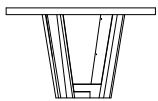

JAMES ROUND TABLE

SHOWN IN HEATHER WALNUT & BRUSHED NICKEL

SEE REVERSE FOR VARIOUS SIZING AND LAYOUT OPTIONS
CONTACT US FOR ORDERING, CUSTOMIZING, AND MORE INFORMATION

JAMES ROUND TABLE

TECHNICAL INFORMATION

AVAILABLE SIZES

48"Ø X 30"H

54"Ø X 30"H

60"Ø X 30"H

EDGE OPTIONS

I.
SQUARE
EDGE

II.
BEVELED
EDGE

espresso walnut