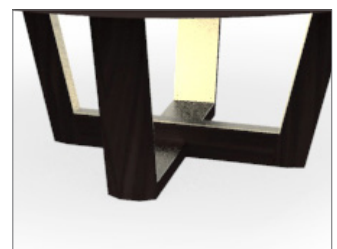

JAMES ROUND TABLE

SHOWN IN HEATHER WALNUT & BRUSHED NICKEL

SEE REVERSE FOR VARIOUS SIZING AND LAYOUT OPTIONS
CONTACT US FOR ORDERING, CUSTOMIZING, AND MORE INFORMATION

JAMES ROUND TABLE

TECHNICAL INFORMATION

Available in custom sizes and finishes. Top in starburst veneer pattern with metal round in-lay. Metal base cladding secured with hex-head finishing screws. Contact us for extension availability and customization options.

AVAILABLE SIZES

48"Ø X 30"H

54"Ø X 30"H

60"Ø X 30"H

EDGE OPTIONS

I.
SQUARE
EDGE

II.
BEVELED
EDGE

espresso walnut