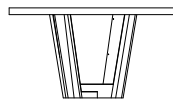

JAMES ROUND TABLE

SHOWN IN HEATHER WALNUT & BRUSHED NICKEL

SEE REVERSE FOR VARIOUS SIZING AND LAYOUT OPTIONS
CONTACT US FOR ORDERING, CUSTOMIZING, AND MORE INFORMATION

JAMES ROUND TABLE

TECHNICAL INFORMATION

AVAILABLE SIZES

48"Ø X 30"H

54"Ø X 30"H

60"Ø X 30"H

EDGE OPTIONS

I.
SQUARE
EDGE

II.
BEVELED
EDGE

espresso walnut