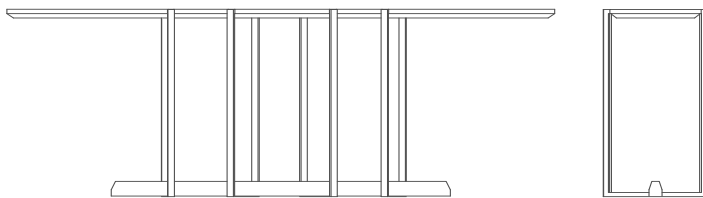

STERLING CONSOLE

TECHNICAL INFORMATION

Custom sizes and finishes available. Top and wood base stretcher can be done in contrasting wood finishes and lacquers. Contact us for customization options.

AVAILABLE SIZES

60" W X 14" D X 32" H

72" W X 14" D X 32" H

84" W X 14" D X 32" H

wood base stretcher