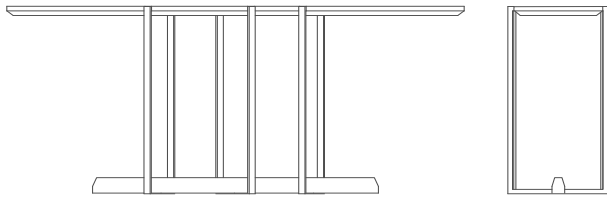

STERLING CONSOLE

TECHNICAL INFORMATION

Custom sizes and finishes available. Top and wood base stretcher can be done in contrasting wood finishes and lacquers. Contact us for customization options.

AVAILABLE SIZES

60" W X 14" D X 32" H

72" W X 14" D X 32" H

84" W X 14" D X 32" H

wood base stretcher