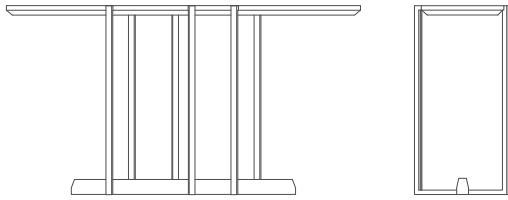

STERLING CONSOLE

SHOWN IN JET BLACK HIGH POLISH, ANTIQUED
BRUSHED BRASS & HAND BURNISHED WALNUT

SEE REVERSE FOR VARIOUS SIZING AND LAYOUT OPTIONS
CONTACT US FOR ORDERING, CUSTOMIZING, AND MORE INFORMATION

STERLING CONSOLE

TECHNICAL INFORMATION

Custom sizes and finishes available. Top and wood base stretcher can be done in contrasting wood finishes and lacquers. Contact us for customization options.

AVAILABLE SIZES

60" W X 14" D X 32" H

72" W X 14" D X 32" H

84" W X 14" D X 32" H

wood base stretcher