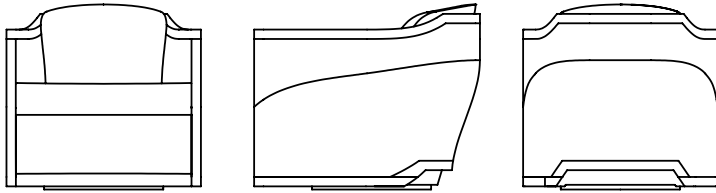

PALOMA SWIVEL

SHOWN IN EBONIZED WALNUT

SEE REVERSE FOR VARIOUS SIZING AND LAYOUT OPTIONS
CONTACT US FOR ORDERING, CUSTOMIZING, AND MORE INFORMATION

PALOMA SWIVEL

TECHNICAL INFORMATION

Shown as a swivel, can be a non-swivel upon request. Wood frame is available in Hellman-Chang Walnut and Oak finishes. Sapele finishes will be matched on Walnut. Custom finishes are available. Each chair requires 9.5 yards plain 54" COM, or 171 sq ft COL. Option to upholster in contrasting welt and/or back/seat cushions. Contact us for customization or more information.

AVAILABLE SIZES

30.75" W X 34.75" D X 32.25" H
SH: 16.75 | SD: 20 | SW: 27.25 | AH: 25
COM: 9.5 YARDS | COL: 171 SQ FT