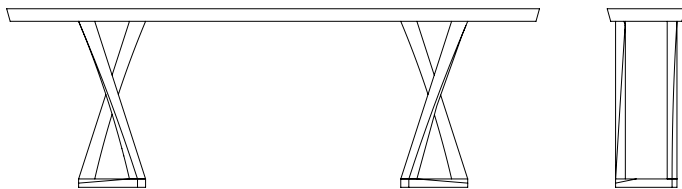

Z TWIN CONSOLE

SHOWN IN EBONIZED WALNUT

SEE REVERSE FOR VARIOUS SIZING AND LAYOUT OPTIONS
CONTACT US FOR ORDERING, CUSTOMIZING, AND MORE INFORMATION

Z TWIN CONSOLE

TECHNICAL INFORMATION

Distance between bases can be specified. Hidden drawer storage may be added. Top can be done in contrasting finishes, lacquers, or stone/COM; or can be customized into curves or demi-lunes. Contact us for more information or customization.

AVAILABLE SIZES

72" W X 14" D X 32" H

84" W X 14" D X 32" H

96" W X 14" D X 32" H

burnished walnut

graphite sapele

custom curved top