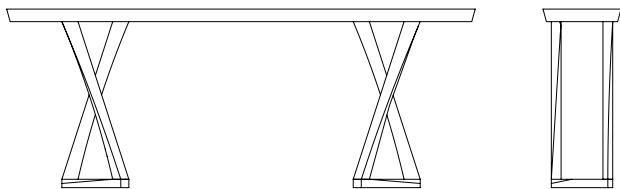

Z TWIN CONSOLE

SHOWN IN EBONIZED WALNUT

SEE REVERSE FOR VARIOUS SIZING AND LAYOUT OPTIONS
CONTACT US FOR ORDERING, CUSTOMIZING, AND MORE INFORMATION

Z TWIN CONSOLE

TECHNICAL INFORMATION

Distance between bases can be specified. Hidden drawer storage may be added. Top can be done in contrasting finishes, lacquers, or stone/COM; or can be customized into curves or demi-lunes. Contact us for more information or customization.

AVAILABLE SIZES

72" W X 14" D X 32" H

84" W X 14" D X 32" H

96" W X 14" D X 32" H

burnished walnut

graphite sapele

custom curved top