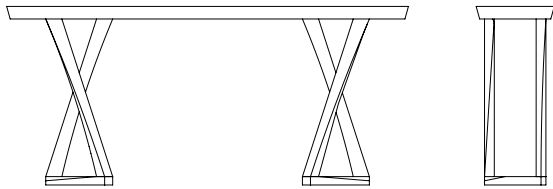

Z TWIN CONSOLE

SHOWN IN EBONIZED WALNUT

SEE REVERSE FOR VARIOUS SIZING AND LAYOUT OPTIONS
CONTACT US FOR ORDERING, CUSTOMIZING, AND MORE INFORMATION

Z TWIN CONSOLE

TECHNICAL INFORMATION

Distance between bases can be specified. Hidden drawer storage may be added. Top can be done in contrasting finishes, lacquers, or stone/COM; or can be customized into curves or demi-lunes. Contact us for more information or customization.

AVAILABLE SIZES

72" W X 14" D X 32" H

84" W X 14" D X 32" H

96" W X 14" D X 32" H

burnished walnut

graphite sapele

custom curved top