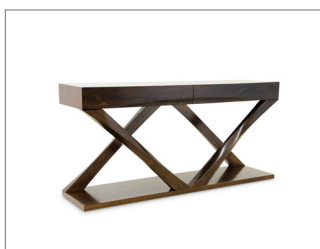

Z SERVER CONSOLE

SHOWN IN SLATE OAK

SEE REVERSE FOR VARIOUS SIZING AND LAYOUT OPTIONS
CONTACT US FOR ORDERING, CUSTOMIZING, AND MORE INFORMATION

Z SERVER CONSOLE

TECHNICAL INFORMATION

Custom sizes and finishes available. Features two internal drawers with optional novausede drawer liners, or can be modified with open cubbies. Internal wiring is possible for media equipment or lamps. Usable as a light buffet or an entry console with storage. See also *Z Console* and *Z Double Console*.

AVAILABLE SIZES

72" W X 18" D X 34" H

84" W X 18" D X 34" H

cinder sapele

graphite sapele

espresso walnut

open cubby storage