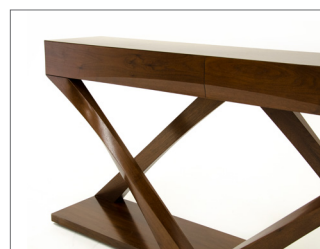

Z SERVER CONSOLE

SHOWN IN SLATE OAK

SEE REVERSE FOR VARIOUS SIZING AND LAYOUT OPTIONS
CONTACT US FOR ORDERING, CUSTOMIZING, AND MORE INFORMATION

Z SERVER CONSOLE

TECHNICAL INFORMATION

Custom sizes and finishes available. Features two internal drawers with optional novausede drawer liners, or can be modified with open cubbies. Internal wiring is possible for media equipment or lamps. Usable as a light buffet or an entry console with storage. See also *Z Console* and *Z Double Console*.

AVAILABLE SIZES

72" W X 18" D X 34" H

84" W X 18" D X 34" H

cinder sapele

graphite sapele

espresso walnut

open cubby storage