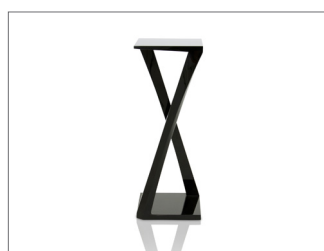

Z PEDESTAL

SHOWN IN EBONIZED WALNUT

SEE REVERSE FOR VARIOUS SIZING AND LAYOUT OPTIONS
CONTACT US FOR ORDERING, CUSTOMIZING, AND MORE INFORMATION

Z PEDESTAL

TECHNICAL INFORMATION

Custom Sizes and finishes available. Can be modified and counterweighted to support various objects or sculptures.

AVAILABLE SIZES

12" W X 12" D X 28" H

12" W X 12" D X 32" H

jet black hp

powder white