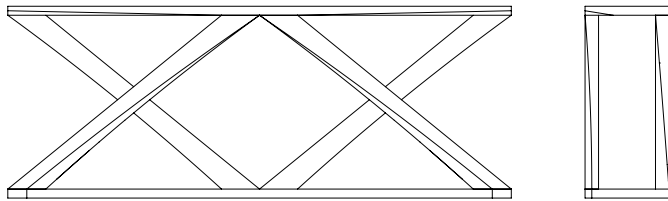

## TECHNICAL INFORMATION

Custom sizes and finishes available. Also available as a "single" Z Console, and with storage drawers as the Z Server Console. Contact us for additional customization options.

---

## AVAILABLE SIZES

72" W X 14" D X 32" H

84" W X 14" D X 32" H

96" W X 14" D X 32" H

opposite side

brandy walnut

powder white hp