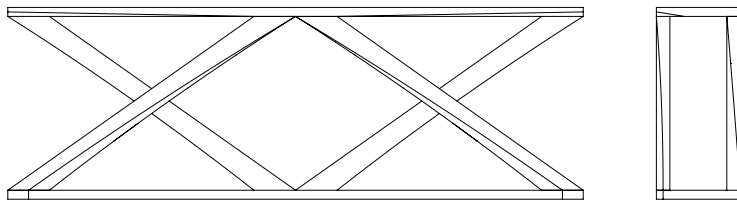

## TECHNICAL INFORMATION

Custom sizes and finishes available. Also available as a "single" Z Console, and with storage drawers as the Z Server Console. Contact us for additional customization options.

---

## AVAILABLE SIZES

72" W X 14" D X 32" H

84" W X 14" D X 32" H

96" W X 14" D X 32" H

opposite side

brandy walnut

powder white hp