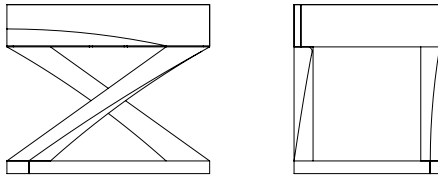

Z BEDSIDE TABLE

SHOWN IN HAND-BURNISHED WALNUT

SEE REVERSE FOR VARIOUS SIZING AND LAYOUT OPTIONS
CONTACT US FOR ORDERING, CUSTOMIZING, AND MORE INFORMATION

Z BEDSIDE TABLE

TECHNICAL INFORMATION

Custom sizes and finishes available. Can be ordered as a symmetrical "mirrored" pair to flank a bed or sofa. Additional options include novasuede drawer liners and a USB charging station at the rear of the drawer. Contact us for more information or customizations.

AVAILABLE SIZES

24" W X 17.25" D X 20" H

28" W X 20" D X 26" H

brandy walnut high polish

espresso walnut