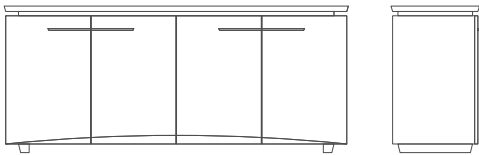

XIE SIDEBOARD

SHOWN IN SABLE OAK & ANTIQUED BRUSHED BRASS

SEE REVERSE FOR VARIOUS SIZING AND LAYOUT OPTIONS
CONTACT US FOR ORDERING, CUSTOMIZING, AND MORE INFORMATION

XIE SIDEBOARD

TECHNICAL INFORMATION

Custom sizes and finishes available. All interior configurations and drawers are highly customizable. Can be converted into a dresser, media console, TV lift, filing cabinet, or wall-hanging casegood. Optional add-ons include metal handles and/or risers of various finishes, removable storage/silverware trays, filing drawers, and/or stone/COM tops. Contact us for more information or customizations.

AVAILABLE SIZES

80" W X 20" D X 34" H
LAYOUT A

80" W X 20" D X 34" H
LAYOUT B

60" W X 20" D X 34" H
LAYOUT C

silverware drawer

custom filing cabinet

brandy walnut liquor cabinet