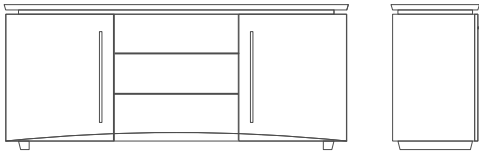

XIE SIDEBOARD

SHOWN IN SABLE OAK & ANTIQUED BRUSHED BRASS

SEE REVERSE FOR VARIOUS SIZING AND LAYOUT OPTIONS
CONTACT US FOR ORDERING, CUSTOMIZING, AND MORE INFORMATION

XIE SIDEBOARD

TECHNICAL INFORMATION

Custom sizes and finishes available. All interior configurations and drawers are highly customizable. Can be converted into a dresser, media console, TV lift, filing cabinet, or wall-hanging casegood. Optional add-ons include metal handles and/or risers of various finishes, removable storage/silverware trays, filing drawers, and/or stone/COM tops. Contact us for more information or customizations.

AVAILABLE SIZES

80" W X 20" D X 34" H
LAYOUT A

80" W X 20" D X 34" H
LAYOUT B

60" W X 20" D X 34" H
LAYOUT C

silverware drawer

custom filing cabinet

brandy walnut liquor cabinet