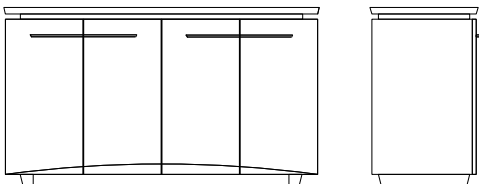

XIE SIDEBOARD

SHOWN IN SABLE OAK & ANTIQUED BRUSHED BRASS

SEE REVERSE FOR VARIOUS SIZING AND LAYOUT OPTIONS
CONTACT US FOR ORDERING, CUSTOMIZING, AND MORE INFORMATION

XIE SIDEBOARD

TECHNICAL INFORMATION

Custom sizes and finishes available. All interior configurations and drawers are highly customizable. Can be converted into a dresser, media console, TV lift, filing cabinet, or wall-hanging casegood. Optional add-ons include metal handles and/or risers of various finishes, removable storage/silverware trays, filing drawers, and/or stone/COM tops. Contact us for more information or customizations.

AVAILABLE SIZES

80" W X 20" D X 34" H
LAYOUT A

80" W X 20" D X 34" H
LAYOUT B

60" W X 20" D X 34" H
LAYOUT C

silverware drawer

custom filing cabinet

brandy walnut liquor cabinet