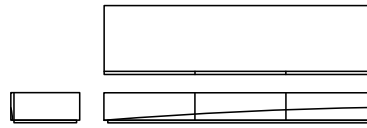

## TECHNICAL INFORMATION

Opens with discrete side pulls and under-pulls. Can be specified as a low coffee table, accent/side pedestal table, or low media console (with grommets). See sizes below. Larger tables can be specified with drawers one side or both sides, and with/without novasuede drawer liners. Base risers can be clad in metal in any Hellman-Chang metal finish. Custom sizes and finishes available. Call for more information or customizations.

## AVAILABLE SIZES

25" W X 20" D X 6" H

80" W X 20" D X 10" H | MEDIA CONSOLE

33" W X 27" D X 6" H

48" W X 48" D X 6" H

60" W X 36" D X 6" H

jet black