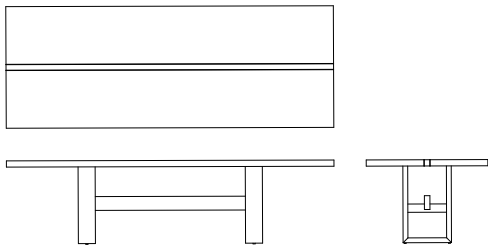

TECHNICAL INFORMATION

Custom sizes and finishes available. Top stone insert is optional. Floating stone base pillar can be specified in different stones (including metal). Metal base supports can be specified in different finishes. Extension options also available. Contact us for more information and customizations.

AVAILABLE SIZES

96" W X 48" D X 29" H

108" W X 48" D X 29" H

120" W X 48" D X 29" H

w. out stone top inlay