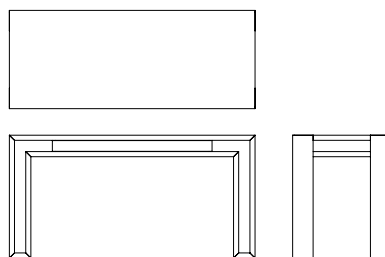

TAO WRITING DESK

SHOWN IN EBONIZED WALNUT

SEE REVERSE FOR VARIOUS SIZING AND LAYOUT OPTIONS
CONTACT US FOR ORDERING, CUSTOMIZING, AND MORE INFORMATION

TAO WRITING DESK

TECHNICAL INFORMATION

Custom Sizes and finishes available. Comes standard with a recessed drawer. Beveled front edge cants back into negative space. Add-on options include grommets for wire management, novasuede drawer insert, and privacy panel. Contact us for more information or customization.

AVAILABLE SIZES

50" W X 30" D X 30" H

50" W X 24" D X 30" H

60" W X 30" D X 30" H

60" W X 24" D X 30" H

espresso walnut

granite oak

powder white