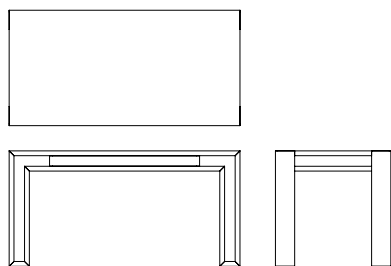

TAO WRITING DESK

SHOWN IN EBONIZED WALNUT

SEE REVERSE FOR VARIOUS SIZING AND LAYOUT OPTIONS
CONTACT US FOR ORDERING, CUSTOMIZING, AND MORE INFORMATION

TAO WRITING DESK

TECHNICAL INFORMATION

Custom Sizes and finishes available. Comes standard with a recessed drawer. Beveled front edge cants back into negative space. Add-on options include grommets for wire management, novasuede drawer insert, and privacy panel. Contact us for more information or customization.

AVAILABLE SIZES

50" W X 30" D X 30" H

50" W X 24" D X 30" H

60" W X 30" D X 30" H

60" W X 24" D X 30" H

espresso walnut

granite oak

powder white