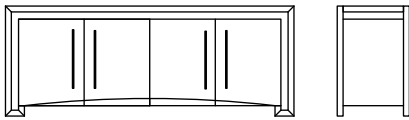

TAO SIDEBOARD

SHOWN IN ESPRESSO WALNUT & BRUSHED BRASS

SEE REVERSE FOR VARIOUS SIZING AND LAYOUT OPTIONS
CONTACT US FOR ORDERING, CUSTOMIZING, AND MORE INFORMATION

TAO SIDEBORD

TECHNICAL INFORMATION

Custom sizes, finishes and top inserts available. All interior configurations are customizable. See Media Console and Tao Dresser tearsheets for more casegood options. Optional additions include metallic hardware, removable storage/silverware tray, and stone or COM top frame inserts. Frame can be reinforced to support heavier objects. Contact us for more information on customization.

AVAILABLE SIZES

80" W X 20" D X 30.5" H
LAYOUT A

80" W X 20" D X 30.5" H
LAYOUT B

60" W X 20" D X 30.5" H
LAYOUT B

sable oak & brass

brass pulls