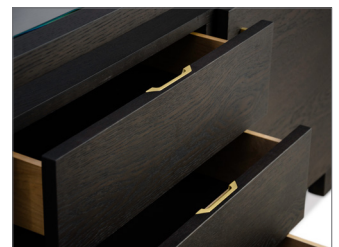

TAO SIDEBOARD

SHOWN IN ESPRESSO WALNUT & BRUSHED BRASS

SEE REVERSE FOR VARIOUS SIZING AND LAYOUT OPTIONS
CONTACT US FOR ORDERING, CUSTOMIZING, AND MORE INFORMATION

TAO SIDEBORD

TECHNICAL INFORMATION

Custom sizes, finishes and top inserts available. All interior configurations are customizable. See Media Console and Tao Dresser tearsheets for more casegood options. Optional additions include metallic hardware, removable storage/silverware tray, and stone or COM top frame inserts. Frame can be reinforced to support heavier objects. Contact us for more information on customization.

AVAILABLE SIZES

80" W X 20" D X 30.5" H
LAYOUT A

80" W X 20" D X 30.5" H
LAYOUT B

60" W X 20" D X 30.5" H
LAYOUT B

sable oak & brass

brass pulls