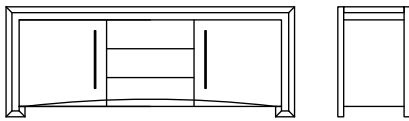

TAO SIDEBOARD

SHOWN IN ESPRESSO WALNUT & BRUSHED BRASS

SEE REVERSE FOR VARIOUS SIZING AND LAYOUT OPTIONS
CONTACT US FOR ORDERING, CUSTOMIZING, AND MORE INFORMATION

TAO SIDEBORD

TECHNICAL INFORMATION

Custom sizes, finishes and top inserts available. All interior configurations are customizable. See Media Console and Tao Dresser tearsheets for more casegood options. Optional additions include metallic hardware, removable storage/silverware tray, and stone or COM top frame inserts. Frame can be reinforced to support heavier objects. Contact us for more information on customization.

AVAILABLE SIZES

80" W X 20" D X 30.5" H
LAYOUT A

80" W X 20" D X 30.5" H
LAYOUT B

60" W X 20" D X 30.5" H
LAYOUT B

sable oak & brass

brass pulls