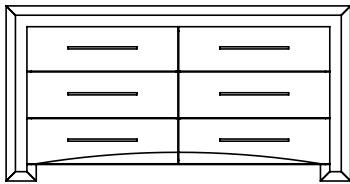

Custom sizes and finishes available. Wood handles can be swapped for metal handles in various finishes. Top frame insert default is glass, but can also be specified in wood, lacquer, stone or COM. Frame can be reinforced to support heavier objects if necessary.

AVAILABLE SIZES

60" W X 22" D X 30.5" H

42" W X 22" D X 46" H
TALL BOY

80" W X 22" D X 30.5" H

carbon oak

custom top insert

tall boy w. brass handles