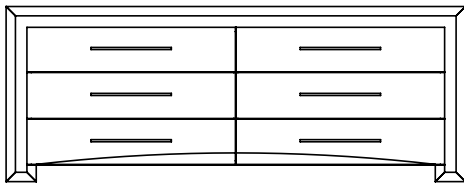

Custom sizes and finishes available. Wood handles can be swapped for metal handles in various finishes. Top frame insert default is glass, but can also be specified in wood, lacquer, stone or COM. Frame can be reinforced to support heavier objects if necessary.

AVAILABLE SIZES

60" W X 22" D X 30.5" H

42" W X 22" D X 46" H
TALL BOY

80" W X 22" D X 30.5" H

carbon oak

custom top insert

tall boy w. brass handles