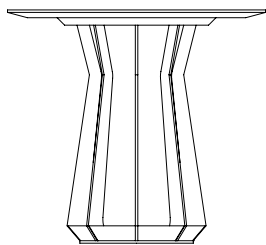

## SOPHIA SIDE TABLE

---

SHOWN IN CARRARA MARBLE, BRASS,  
& CINDER SAPELE

SEE REVERSE FOR VARIOUS SIZING AND LAYOUT OPTIONS  
CONTACT US FOR ORDERING, CUSTOMIZING, AND MORE INFORMATION

# SOPHIA SIDE TABLE

---

## AVAILABLE SIZES

24" Ø X 23.5" H