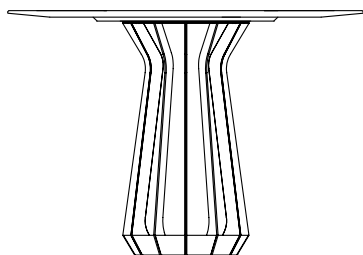

SOPHIA FOYER ROUND

SHOWN IN CARRARA MARBLE,
BRASS & CINDER SAPELE

SEE REVERSE FOR VARIOUS SIZING AND LAYOUT OPTIONS
CONTACT US FOR ORDERING, CUSTOMIZING, AND MORE INFORMATION

SOPHIA FOYER ROUND

TECHNICAL INFORMATION

Top can be made in various stone options, wood or glass. Custom sizes and brushed metal finishes available Please note: NOT intended for dining use - a slight shake can occur when bumped against.

AVAILABLE SIZES

42"Ø X 29"H

48"Ø X 29"H

black marble top

wood top