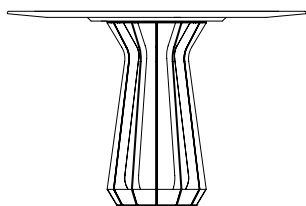

SOPHIA FOYER ROUND

SHOWN IN CARRARA MARBLE,
BRASS & CINDER SAPELE

SEE REVERSE FOR VARIOUS SIZING AND LAYOUT OPTIONS
CONTACT US FOR ORDERING, CUSTOMIZING, AND MORE INFORMATION

SOPHIA FOYER ROUND

TECHNICAL INFORMATION

Top can be made in various stone options, wood or glass. Custom sizes and brushed metal finishes available Please note: NOT intended for dining use - a slight shake can occur when bumped against.

AVAILABLE SIZES

42"Ø X 29"H

48"Ø X 29"H

black marble top

wood top