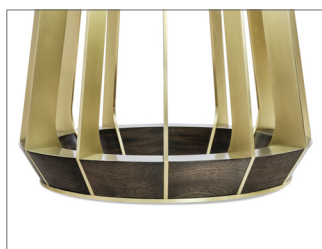

SOPHIA FOYER ROUND

SHOWN IN CARRARA MARBLE,
BRASS & CINDER SAPELE

SEE REVERSE FOR VARIOUS SIZING AND LAYOUT OPTIONS
CONTACT US FOR ORDERING, CUSTOMIZING, AND MORE INFORMATION

SOPHIA FOYER ROUND

TECHNICAL INFORMATION

Top can be made in various stone options, wood or glass. Custom sizes and brushed metal finishes available Please note: NOT intended for dining use - a slight shake can occur when bumped against.

AVAILABLE SIZES

42"Ø X 29"H

48"Ø X 29"H

black marble top

wood top