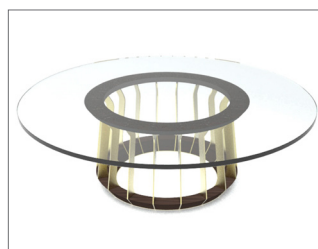

SOPHIA COCKTAIL TABLE

SHOWN IN NERO MARQUINA MARBLE, BRUSHED
BRASS & EBONIZED WALNUT

SEE REVERSE FOR VARIOUS SIZING AND LAYOUT OPTIONS
CONTACT US FOR ORDERING, CUSTOMIZING, AND MORE INFORMATION

SOPHIA COCKTAIL TABLE

TECHNICAL INFORMATION

Can be customized in size, wood and metal finish. Top can be various stones, lacquer, glass, wood or COM. Contact us for customizing and more information.

AVAILABLE SIZES

36" \varnothing X 17" H

42" \varnothing X 17" H

48" \varnothing X 17" H

carrara marble top

glass top