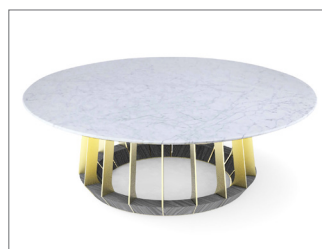

SOPHIA COCKTAIL TABLE

SHOWN IN NERO MARQUINA MARBLE, BRUSHED
BRASS & EBONIZED WALNUT

SEE REVERSE FOR VARIOUS SIZING AND LAYOUT OPTIONS
CONTACT US FOR ORDERING, CUSTOMIZING, AND MORE INFORMATION

SOPHIA COCKTAIL TABLE

TECHNICAL INFORMATION

Can be customized in size, wood and metal finish. Top can be various stones, lacquer, glass, wood or COM. Contact us for customizing and more information.

AVAILABLE SIZES

36" \varnothing X 17" H

42" \varnothing X 17" H

48" \varnothing X 17" H

carrara marble top

glass top