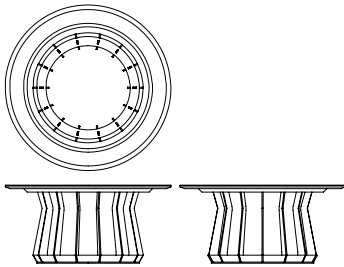

SOPHIA COCKTAIL TABLE

SHOWN IN NERO MARQUINA MARBLE, BRUSHED
BRASS & EBONIZED WALNUT

SEE REVERSE FOR VARIOUS SIZING AND LAYOUT OPTIONS
CONTACT US FOR ORDERING, CUSTOMIZING, AND MORE INFORMATION

SOPHIA COCKTAIL TABLE

TECHNICAL INFORMATION

Can be customized in size, wood and metal finish. Top can be various stones, lacquer, glass, wood or COM. Contact us for customizing and more information.

AVAILABLE SIZES

36" \varnothing X 17" H

42" \varnothing X 17" H

48" \varnothing X 17" H

carrara marble top

glass top