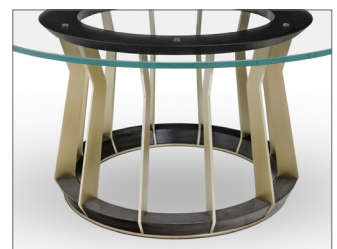

SOPHIA COCKTAIL TABLE

SHOWN IN NERO MARQUINA MARBLE, BRUSHED
BRASS & EBONIZED WALNUT

SEE REVERSE FOR VARIOUS SIZING AND LAYOUT OPTIONS
CONTACT US FOR ORDERING, CUSTOMIZING, AND MORE INFORMATION

SOPHIA COCKTAIL TABLE

TECHNICAL INFORMATION

Can be customized in size, wood and metal finish. Top can be various stones, lacquer, glass, wood or COM. Contact us for customizing and more information.

AVAILABLE SIZES

36" \varnothing X 17" H

42" \varnothing X 17" H

48" \varnothing X 17" H

carrara marble top

glass top