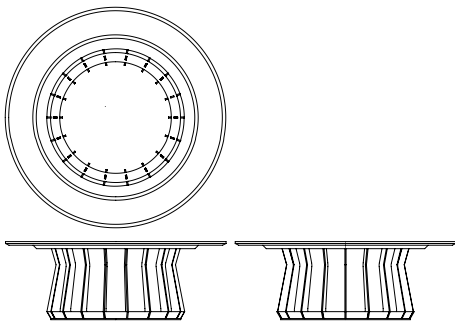

TECHNICAL INFORMATION

Can be customized in size, wood and metal finish. Top can be various stones, lacquer, glass, wood or COM. Contact us for customizing and more information.

AVAILABLE SIZES

36" \varnothing X 17" H

42" \varnothing X 17" H

48" \varnothing X 17" H

carrara marble top

glass top