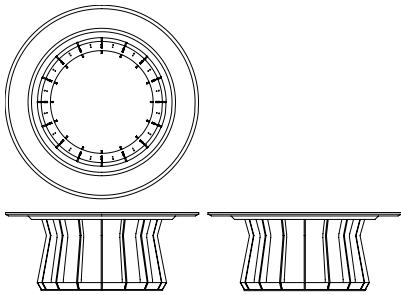

SOPHIA COCKTAIL TABLE

SHOWN IN NERO MARQUINA MARBLE, BRUSHED
BRASS & EBONIZED WALNUT

SEE REVERSE FOR VARIOUS SIZING AND LAYOUT OPTIONS
CONTACT US FOR ORDERING, CUSTOMIZING, AND MORE INFORMATION

SOPHIA COCKTAIL TABLE

TECHNICAL INFORMATION

Can be customized in size, wood and metal finish. Top can be various stones, lacquer, glass, wood or COM. Contact us for customizing and more information.

AVAILABLE SIZES

36" \varnothing X 17" H

42" \varnothing X 17" H

48" \varnothing X 17" H

carrara marble top

glass top