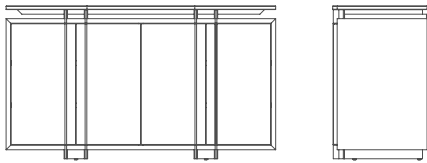

RIDLEY SIDEBOARD

SHOWN IN SMOKED SAPELE. ANTIQUE BRUSHED
BRASS & STARFIRE GLASS

SEE REVERSE FOR VARIOUS SIZING AND LAYOUT OPTIONS
CONTACT US FOR ORDERING, CUSTOMIZING, AND MORE INFORMATION

RIDLEY SIDEBOARD

TECHNICAL INFORMATION

Custom sizes and wood and metal finishes available. Top options include wood, glass, stone, or lacquer. Interior layouts can be customized with internal drawers or grommets for wire management. Contact us for more information or customization.

AVAILABLE SIZES

60" W X 21" D X 34" H

80" W X 21" D X 34" H

starfire glass top

hand-burnished walnut &
carrara marble top