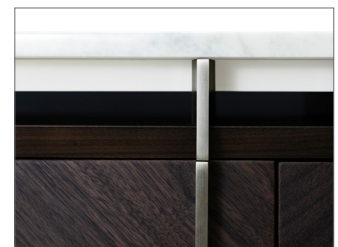

RIDLEY SIDEBOARD

SHOWN IN SMOKED SAPELE. ANTIQUE BRUSHED
BRASS & STARFIRE GLASS

SEE REVERSE FOR VARIOUS SIZING AND LAYOUT OPTIONS
CONTACT US FOR ORDERING, CUSTOMIZING, AND MORE INFORMATION

RIDLEY SIDEBOARD

TECHNICAL INFORMATION

Custom sizes and wood and metal finishes available. Top options include wood, glass, stone, or lacquer. Interior layouts can be customized with internal drawers or grommets for wire management. Contact us for more information or customization.

AVAILABLE SIZES

60" W X 21" D X 34" H

80" W X 21" D X 34" H

starfire glass top

hand-burnished walnut &
carrara marble top