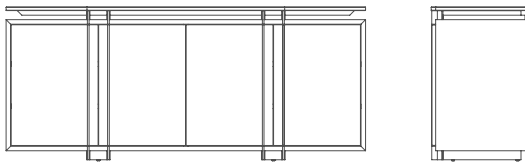

RIDLEY SIDEBOARD

SHOWN IN SMOKED SAPELE. ANTIQUE BRUSHED
BRASS & STARFIRE GLASS

SEE REVERSE FOR VARIOUS SIZING AND LAYOUT OPTIONS
CONTACT US FOR ORDERING, CUSTOMIZING, AND MORE INFORMATION

RIDLEY SIDEBOARD

TECHNICAL INFORMATION

Custom sizes and wood and metal finishes available. Top options include wood, glass, stone, or lacquer. Interior layouts can be customized with internal drawers or grommets for wire management. Contact us for more information or customization.

AVAILABLE SIZES

60" W X 21" D X 34" H

80" W X 21" D X 34" H

starfire glass top

hand-burnished walnut &
carrara marble top