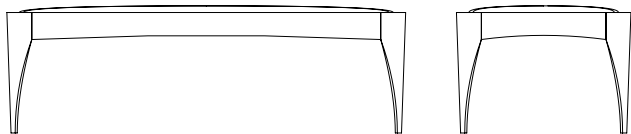

## TECHNICAL INFORMATION

Custom sizes and finishes available. Each size is available in 15", 17", and 18" seat heights. All upholstery is COM. Amount depends on pattern, grain, and material. Contact us for yardage.

## AVAILABLE SIZES

48" W X 18" D X 15" H

48" W X 21" D X 15" H

48" W X 48" D X 15" H

60" W X 18" D X 15" H

60" W X 21" D X 15" H

deep sapele

graphite sapele