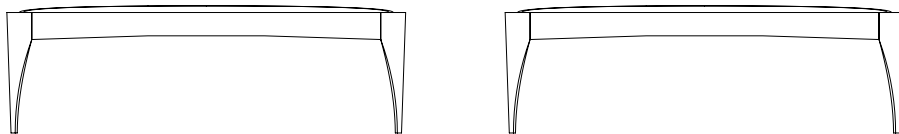

## TECHNICAL INFORMATION

Custom sizes and finishes available. Each size is available in 15", 17", and 18" seat heights. All upholstery is COM. Amount depends on pattern, grain, and material. Contact us for yardage.

## AVAILABLE SIZES

48" W X 18" D X 15" H

48" W X 21" D X 15" H

48" W X 48" D X 15" H

60" W X 18" D X 15" H

60" W X 21" D X 15" H

deep sapele

graphite sapele