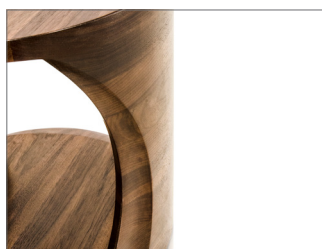

AVAILABLE SIZES

18" \varnothing X 18" H

20" \varnothing X 20" H

brandy walnut

slate oak HP

jet black HP w. gold leaf