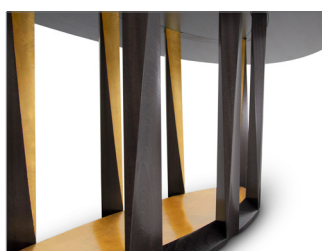

NOLA ELLIPTICAL DINING TABLE

SHOWN IN EBONIZED WALNUT & GOLD LEAF

SEE REVERSE FOR VARIOUS SIZING AND LAYOUT OPTIONS
CONTACT US FOR ORDERING, CUSTOMIZING, AND MORE INFORMATION

NOLA ELLIPTICAL DINING TABLE

AVAILABLE SIZES

96" W X 48" D X 30" H

108" W X 48" D X 30" H

120" W X 48" D X 30" H

EDGE OPTIONS

I.
SQUARE
EDGE

II.
BEVELED
EDGE

TABLE TOP SHAPES

RECTANGULAR

ELLIPTICAL
OVAL

RACETRACK
OVAL

SURFBOARD
OVAL

silver leafing accent

white oak & glass top