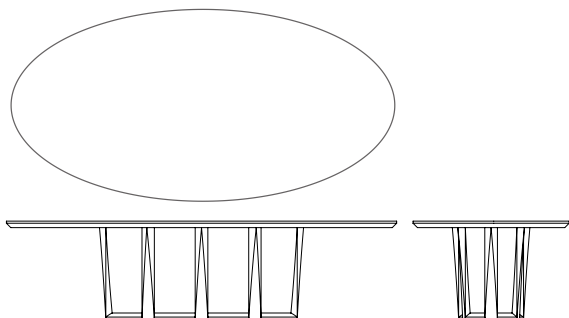

NOLA ELLIPTICAL DINING TABLE

SHOWN IN EBONIZED WALNUT & GOLD LEAF

SEE REVERSE FOR VARIOUS SIZING AND LAYOUT OPTIONS
CONTACT US FOR ORDERING, CUSTOMIZING, AND MORE INFORMATION

NOLA ELLIPTICAL DINING TABLE

TECHNICAL INFORMATION

Custom sizes and finishes available. Base can be accented in optional hand-gilded leafing or custom lacquer. Top can be made into other shapes, and table can be modified into an extension table. Contact us for more information or customization options.

AVAILABLE SIZES

96" W X 48" D X 30" H

108" W X 48" D X 30" H

120" W X 48" D X 30" H

EDGE OPTIONS

I.
SQUARE
EDGE

II.
BEVELED
EDGE

TABLE TOP SHAPES