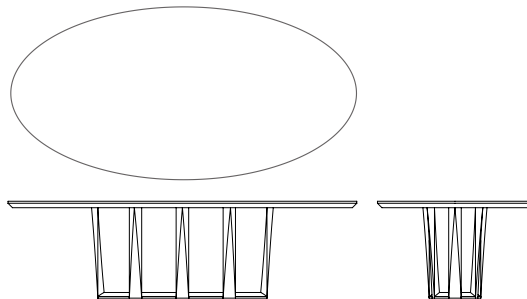

NOLA ELLIPTICAL DINING TABLE

SHOWN IN EBONIZED WALNUT & GOLD LEAF

SEE REVERSE FOR VARIOUS SIZING AND LAYOUT OPTIONS
CONTACT US FOR ORDERING, CUSTOMIZING, AND MORE INFORMATION

NOLA ELLIPTICAL DINING TABLE

TECHNICAL INFORMATION

Custom sizes and finishes available. Base can be accented in optional hand-gilded leafing or custom lacquer. Top can be made into other shapes, and table can be modified into an extension table. Contact us for more information or customization options.

AVAILABLE SIZES

96" W X 48" D X 30" H

108" W X 48" D X 30" H

120" W X 48" D X 30" H

EDGE OPTIONS

I.
SQUARE
EDGE

II.
BEVELED
EDGE

TABLE TOP SHAPES

RECTANGULAR

ELLIPTICAL
OVAL

RACETRACK
OVAL

SURFBOARD
OVAL

silver leafing accent

white oak & glass top