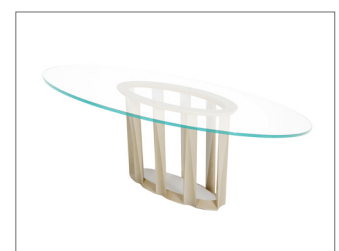

NOLA ELLIPTICAL DINING TABLE

SHOWN IN EBONIZED WALNUT & GOLD LEAF

SEE REVERSE FOR VARIOUS SIZING AND LAYOUT OPTIONS
CONTACT US FOR ORDERING, CUSTOMIZING, AND MORE INFORMATION

NOLA ELLIPTICAL DINING TABLE

AVAILABLE SIZES

96" W X 48" D X 30" H

108" W X 48" D X 30" H

120" W X 48" D X 30" H

EDGE OPTIONS

I.
SQUARE
EDGE

II.
BEVELED
EDGE

TABLE TOP SHAPES

RECTANGULAR

ELLIPTICAL
OVAL

RACETRACK
OVAL

SURFBOARD
OVAL

silver leafing accent

white oak & glass top