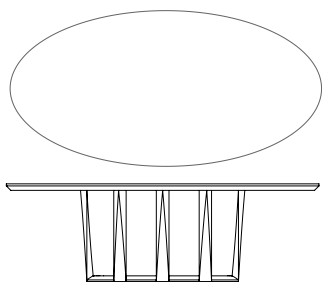

NOLA ELLIPTICAL DINING TABLE

SHOWN IN EBONIZED WALNUT & GOLD LEAF

SEE REVERSE FOR VARIOUS SIZING AND LAYOUT OPTIONS
CONTACT US FOR ORDERING, CUSTOMIZING, AND MORE INFORMATION

NOLA ELLIPTICAL DINING TABLE

TECHNICAL INFORMATION

Custom sizes and finishes available. Base can be accented in optional hand-gilded leafing or custom lacquer. Top can be made into other shapes, and table can be modified into an extension table. Contact us for more information or customization options.

AVAILABLE SIZES

96" W X 48" D X 30" H

108" W X 48" D X 30" H

120" W X 48" D X 30" H

EDGE OPTIONS

I.
SQUARE
EDGE

II.
BEVELED
EDGE

TABLE TOP SHAPES

RECTANGULAR

ELLIPTICAL
OVAL

RACETRACK
OVAL

SURFBOARD
OVAL

silver leafing accent

white oak & glass top