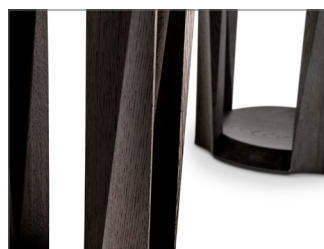

## EDGE OPTIONS

I.  
SQUARE  
EDGE

II.  
BEVELED  
EDGE

III.  
KNIFE  
EDGE\*

\*not available in racetrack, round, or elliptical tops

## TABLE TOP SHAPES

RECTANGULAR

ELLIPTICAL  
OVAL

RACETRACK  
OVAL

SURFBOARD  
OVAL

jet black w. gold leaf

espresso walnut