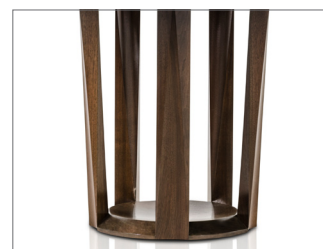

## EDGE OPTIONS

I.  
SQUARE  
EDGE

II.  
BEVELED  
EDGE

III.  
KNIFE  
EDGE\*

\*not available in racetrack, round, or elliptical tops

## TABLE TOP SHAPES

RECTANGULAR

ELLIPTICAL  
OVAL

RACETRACK  
OVAL

SURFBOARD  
OVAL

jet black w. gold leaf

espresso walnut