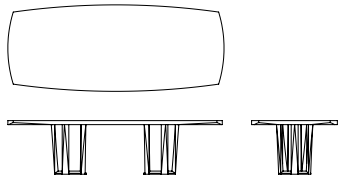

## NOLA DINING TABLE

---

SHOWN IN SABLE OAK

SEE REVERSE FOR VARIOUS SIZING AND LAYOUT OPTIONS  
CONTACT US FOR ORDERING, CUSTOMIZING, AND MORE INFORMATION

# NOLA DINING TABLE

## TECHNICAL INFORMATION

Custom sizes and finishes available. Shown with surfboard oval top with double pedestal base. Bases can be accented with hand-gilded leafing or lacquer. Extension options are available; contact us for more information or customization.

## AVAILABLE SIZES

96" W X 48" D X 30" H

108" W X 48" D X 30" H

120" W X 48" D X 30" H