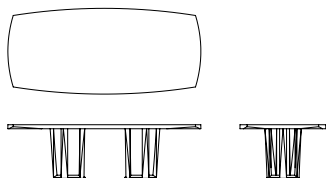

# NOLA DINING TABLE

## TECHNICAL INFORMATION

Custom sizes and finishes available. Shown with surfboard oval top with double pedestal base. Bases can be accented with hand-gilded leafing or lacquer. Extension options are available; contact us for more information or customization.

## AVAILABLE SIZES

96" W X 48" D X 30" H

108" W X 48" D X 30" H

120" W X 48" D X 30" H