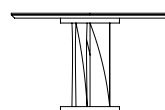

## TECHNICAL INFORMATION

Top available in in round or square versions with multiple edge options. Top can also be customized in contrasting finishes, lacquers or materials. Can be made as an extension dining table. Call for us for more information and customization options.

## AVAILABLE SIZES

42"  $\varnothing$  X 30" H

48"  $\varnothing$  X 30" H

54"  $\varnothing$  X 30" H

60"  $\varnothing$  X 30" H

---