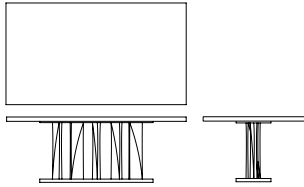

MERIDIAN DINING TABLE

SHOWN IN ESPRESSO WALNUT

SEE REVERSE FOR VARIOUS SIZING AND LAYOUT OPTIONS
CONTACT US FOR ORDERING, CUSTOMIZING, AND MORE INFORMATION

MERIDIAN DINING TABLE

TECHNICAL INFORMATION

Custom sizes and finishes available. Top can be customized in top shape, edge option or contrasting material. Pillar legs are randomly facing so no two are ever alike. Leg coves can be accented or gilded. Extension options are available, contact us for more information.

AVAILABLE SIZES

84" W X 48" D X 30" H

96" W X 48" D X 30" H

108" W X 48" D X 30" H

120" W X 48" D X 30" H

END EXTENSION OPTION

EDGE OPTIONS

I.
SQUARE
EDGE

II.
BEVELED
EDGE

III.
KNIFE
EDGE*

*not available in racetrack, round, or elliptical tops

TABLE TOP SHAPES

RECTANGULAR

ELLIPTICAL
OVAL

RACETRACK
OVAL

SURFBOARD
OVAL