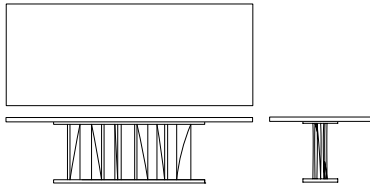

MERIDIAN DINING TABLE

SHOWN IN ESPRESSO WALNUT

SEE REVERSE FOR VARIOUS SIZING AND LAYOUT OPTIONS
CONTACT US FOR ORDERING, CUSTOMIZING, AND MORE INFORMATION

MERIDIAN DINING TABLE

TECHNICAL INFORMATION

Custom sizes and finishes available. Top can be customized in top shape, edge option or contrasting material. Pillar legs are randomly facing so no two are ever alike. Leg coves can be accented or gilded. Extension options are available, contact us for more information.

AVAILABLE SIZES

84" W X 48" D X 30" H

96" W X 48" D X 30" H

108" W X 48" D X 30" H

120" W X 48" D X 30" H

END EXTENSION OPTION

EDGE OPTIONS

I.
SQUARE
EDGE

II.
BEVELED
EDGE

III.
KNIFE
EDGE*

*not available in racetrack, round, or elliptical tops

TABLE TOP SHAPES

RECTANGULAR

ELLIPTICAL
OVAL

RACETRACK
OVAL

SURFBOARD
OVAL