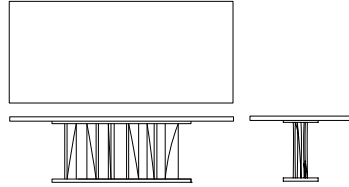

MERIDIAN DINING TABLE

SHOWN IN ESPRESSO WALNUT

SEE REVERSE FOR VARIOUS SIZING AND LAYOUT OPTIONS
CONTACT US FOR ORDERING, CUSTOMIZING, AND MORE INFORMATION

MERIDIAN DINING TABLE

TECHNICAL INFORMATION

Custom sizes and finishes available. Top can be customized in top shape, edge option or contrasting material. Pillar legs are randomly facing so no two are ever alike. Leg coves can be accented or gilded. Extension options are available, contact us for more information.

AVAILABLE SIZES

84" W X 48" D X 30" H

96" W X 48" D X 30" H

108" W X 48" D X 30" H

120" W X 48" D X 30" H

END EXTENSION OPTION

EDGE OPTIONS

I.
SQUARE
EDGE

II.
BEVELED
EDGE

III.
KNIFE
EDGE*

*not available in racetrack, round, or elliptical tops

TABLE TOP SHAPES

RECTANGULAR

ELLIPTICAL
OVAL

RACETRACK
OVAL

SURFBOARD
OVAL