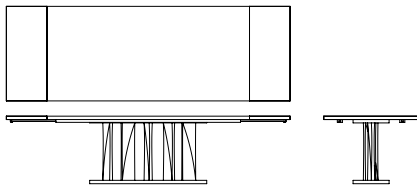

MERIDIAN DINING TABLE

SHOWN IN ESPRESSO WALNUT

SEE REVERSE FOR VARIOUS SIZING AND LAYOUT OPTIONS
CONTACT US FOR ORDERING, CUSTOMIZING, AND MORE INFORMATION

MERIDIAN DINING TABLE

TECHNICAL INFORMATION

Custom sizes and finishes available. Top can be customized in top shape, edge option or contrasting material. Pillar legs are randomly facing so no two are ever alike. Leg coves can be accented or gilded. Extension options are available, contact us for more information.

AVAILABLE SIZES

84" W X 48" D X 30" H

96" W X 48" D X 30" H

108" W X 48" D X 30" H

120" W X 48" D X 30" H

END EXTENSION OPTION

EDGE OPTIONS

I.
SQUARE
EDGE

II.
BEVELED
EDGE

III.
KNIFE
EDGE*

*not available in racetrack, round, or elliptical tops

TABLE TOP SHAPES

RECTANGULAR

ELLIPTICAL
OVAL

RACETRACK
OVAL

SURFBOARD
OVAL