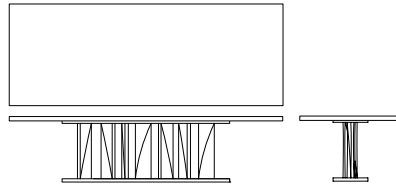

MERIDIAN DINING TABLE

SHOWN IN ESPRESSO WALNUT

SEE REVERSE FOR VARIOUS SIZING AND LAYOUT OPTIONS
CONTACT US FOR ORDERING, CUSTOMIZING, AND MORE INFORMATION

MERIDIAN DINING TABLE

TECHNICAL INFORMATION

Custom sizes and finishes available. Top can be customized in top shape, edge option or contrasting material. Pillar legs are randomly facing so no two are ever alike. Leg coves can be accented or gilded. Extension options are available, contact us for more information.

AVAILABLE SIZES

84" W X 48" D X 30" H

96" W X 48" D X 30" H

108" W X 48" D X 30" H

120" W X 48" D X 30" H

END EXTENSION OPTION

EDGE OPTIONS

I.
SQUARE
EDGE

II.
BEVELED
EDGE

III.
KNIFE
EDGE*

*not available in racetrack, round, or elliptical tops

TABLE TOP SHAPES

RECTANGULAR

ELLIPTICAL
OVAL

RACETRACK
OVAL

SURFBOARD
OVAL