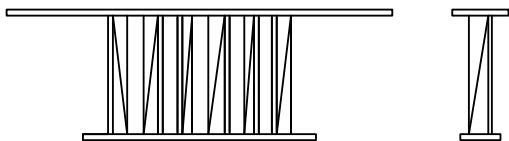

AVAILABLE SIZES

60" W X 14" D X 32.5" H

72" W X 14" D X 32.5" H

84" W X 14" D X 32.5" H

96" W X 14" D X 32.5" H

custom demi lune

gold leaf accent