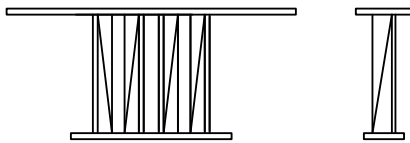

MERIDIAN CONSOLE

SHOWN IN SLATE OAK HIGH POLISH

SEE REVERSE FOR VARIOUS SIZING AND LAYOUT OPTIONS
CONTACT US FOR ORDERING, CUSTOMIZING, AND MORE INFORMATION

MERIDIAN CONSOLE

TECHNICAL INFORMATION

Custom sizes and finishes available. Randomly facing pillar legs, so no two are the same. Top and base shape can be customized as a Demilune. Pillar legs can be accented with gold or silver leafing, or custom lacquer. Top can be made in contrasting finish, lacquer, or stone. Call us for more information or customization.

AVAILABLE SIZES

60" W X 14" D X 32.5" H

72" W X 14" D X 32.5" H

84" W X 14" D X 32.5" H

96" W X 14" D X 32.5" H

custom demi lune

gold leaf accent