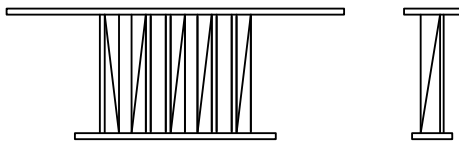

MERIDIAN CONSOLE

SHOWN IN SLATE OAK HIGH POLISH

SEE REVERSE FOR VARIOUS SIZING AND LAYOUT OPTIONS
CONTACT US FOR ORDERING, CUSTOMIZING, AND MORE INFORMATION

MERIDIAN CONSOLE

TECHNICAL INFORMATION

Custom sizes and finishes available. Randomly facing pillar legs, so no two are the same. Top and base shape can be customized as a Demilune. Pillar legs can be accented with gold or silver leafing, or custom lacquer. Top can be made in contrasting finish, lacquer, or stone. Call us for more information or customization.

AVAILABLE SIZES

60" W X 14" D X 32.5" H

72" W X 14" D X 32.5" H

84" W X 14" D X 32.5" H

96" W X 14" D X 32.5" H

custom demi lune

gold leaf accent