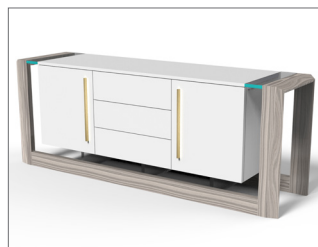

LUCID MEDIA CONSOLE | SIDEBOARD

SHOWN IN JET BLACK, SLATE OAK HIGH-POLISH,
BRUSHED BRASS & STARFIRE GLASS

SEE REVERSE FOR VARIOUS SIZING AND LAYOUT OPTIONS
CONTACT US FOR ORDERING, CUSTOMIZING, AND MORE INFORMATION

LUCID MEDIA CONSOLE | SIDEBOARD

TECHNICAL INFORMATION

Custom sizes, finishes, and layouts available. Can be converted into a dresser, sideboard, media unit, or filing cabinet. Optional add-ons include metal hardware and pulls, removable storage/silverware tray, internal drawers, grommets for wire management, and contrasting finishes between case and frame. Case floats on three lucite pillars. Call us for more information or customization.

AVAILABLE SIZES

80" W X 20" D X 30" H
LAYOUT A

80" W X 20" D X 30" H
LAYOUT B

80" W X 20" D X 24" H
LOW MEDIA CONSOLE

taupe oak & powder white

low media console