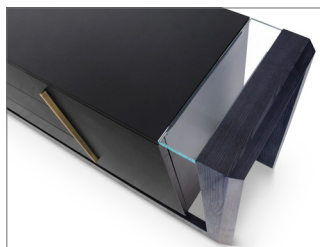

LUCID MEDIA CONSOLE | SIDEBOARD

SHOWN IN JET BLACK, SLATE OAK HIGH-POLISH,
BRUSHED BRASS & STARFIRE GLASS

SEE REVERSE FOR VARIOUS SIZING AND LAYOUT OPTIONS
CONTACT US FOR ORDERING, CUSTOMIZING, AND MORE INFORMATION

LUCID MEDIA CONSOLE | SIDEBOARD

TECHNICAL INFORMATION

Custom sizes, finishes, and layouts available. Can be converted into a dresser, sideboard, media unit, or filing cabinet. Optional add-ons include metal hardware and pulls, removable storage/silverware tray, internal drawers, grommets for wire management, and contrasting finishes between case and frame. Case floats on three lucite pillars. Call us for more information or customization.

AVAILABLE SIZES

80" W X 20" D X 30" H
LAYOUT A

80" W X 20" D X 30" H
LAYOUT B

80" W X 20" D X 24" H
LOW MEDIA CONSOLE

taupe oak & powder white

low media console