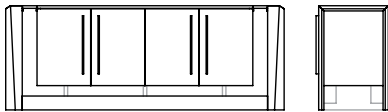

LUCID MEDIA CONSOLE | SIDEBOARD

TECHNICAL INFORMATION

Custom sizes, finishes, and layouts available. Can be converted into a dresser, sideboard, media unit, or filing cabinet. Optional add-ons include metal hardware and pulls, removable storage/silverware tray, internal drawers, grommets for wire management, and contrasting finishes between case and frame. Case floats on three lucite pillars. Call us for more information or customization.

AVAILABLE SIZES

80" W X 20" D X 30" H
LAYOUT A

80" W X 20" D X 30" H
LAYOUT B

80" W X 20" D X 24" H
LOW MEDIA CONSOLE

taupe oak & powder white

low media console