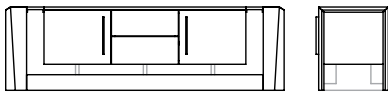

LUCID MEDIA CONSOLE | SIDEBOARD

TECHNICAL INFORMATION

Custom sizes, finishes, and layouts available. Can be converted into a dresser, sideboard, media unit, or filing cabinet. Optional add-ons include metal hardware and pulls, removable storage/silverware tray, internal drawers, grommets for wire management, and contrasting finishes between case and frame. Case floats on three lucite pillars. Call us for more information or customization.

AVAILABLE SIZES

80" W X 20" D X 30" H
LAYOUT A

80" W X 20" D X 30" H
LAYOUT B

80" W X 20" D X 24" H
LOW MEDIA CONSOLE

taupe oak & powder white

low media console