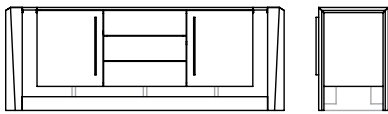

LUCID MEDIA CONSOLE | SIDEBOARD

TECHNICAL INFORMATION

Custom sizes, finishes, and layouts available. Can be converted into a dresser, sideboard, media unit, or filing cabinet. Optional add-ons include metal hardware and pulls, removable storage/silverware tray, internal drawers, grommets for wire management, and contrasting finishes between case and frame. Case floats on three lucite pillars. Call us for more information or customization.

AVAILABLE SIZES

80" W X 20" D X 30" H
LAYOUT A

80" W X 20" D X 30" H
LAYOUT B

80" W X 20" D X 24" H
LOW MEDIA CONSOLE

taupe oak & powder white

low media console