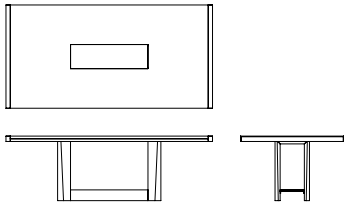

TECHNICAL INFORMATION

Custom sizes and finishes available. Additional options include: metal top edge detail in various finishes; top insert and lower base shelf insert in glass, stone, or metal, and modification into an extension table. Contact us for more information or customization.

AVAILABLE SIZES

96" W X 48" D X 30" H

108" W X 48" D X 30" H

120" W X 48" D X 30" H

END EXTENSION OPTION

w/out top glass insert

taupe oak, no inserts, no metal

slate oak, high polish