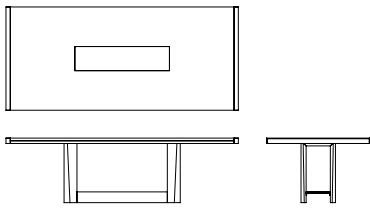

TECHNICAL INFORMATION

Custom sizes and finishes available. Additional options include: metal top edge detail in various finishes; top insert and lower base shelf insert in glass, stone, or metal, and modification into an extension table. Contact us for more information or customization.

AVAILABLE SIZES

96" W X 48" D X 30" H

108" W X 48" D X 30" H

120" W X 48" D X 30" H

END EXTENSION OPTION

w/out top glass insert

taupe oak, no inserts, no metal

slate oak, high polish