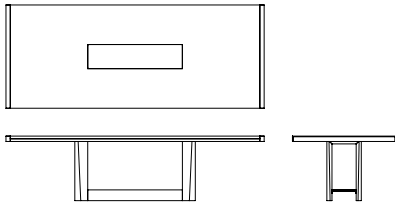

TECHNICAL INFORMATION

Custom sizes and finishes available. Additional options include: metal top edge detail in various finishes; top insert and lower base shelf insert in glass, stone, or metal, and modification into an extension table. Contact us for more information or customization.

AVAILABLE SIZES

96" W X 48" D X 30" H

108" W X 48" D X 30" H

120" W X 48" D X 30" H

END EXTENSION OPTION

w/out top glass insert

taupe oak, no inserts, no metal

slate oak, high polish