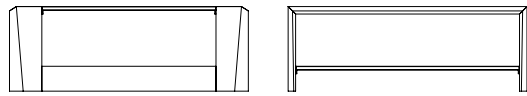

Can be customized in size and finish. Top and lower shelf can be specified in glass, wood, lacquer, stone, or wrapped in COM/COL. Call us for more information or customization.

AVAILABLE SIZES

42" W X 42" D X 14" H

48" W X 48" D X 14" H

52" W X 32" D X 14" H

54" W X 54" D X 14" H

60" W X 36" D X 14" H

42" W X 42" D X 17" H

48" W X 48" D X 17" H

52" W X 32" D X 17" H

54" W X 54" D X 17" H

60" W X 36" D X 17" H

deep sapele

taupe oak, marble shelf

slate oak, suede shelf

slate oak, slate oak HP shelf