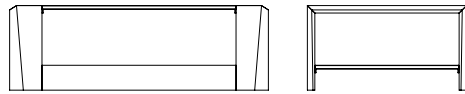

Can be customized in size and finish. Top and lower shelf can be specified in glass, wood, lacquer, stone, or wrapped in COM/COL. Call us for more information or customization.

AVAILABLE SIZES

42" W X 42" D X 14" H

48" W X 48" D X 14" H

52" W X 32" D X 14" H

54" W X 54" D X 14" H

60" W X 36" D X 14" H

42" W X 42" D X 17" H

48" W X 48" D X 17" H

52" W X 32" D X 17" H

54" W X 54" D X 17" H

60" W X 36" D X 17" H

deep sapele

taupe oak, marble shelf

slate oak, suede shelf

slate oak, slate oak HP shelf