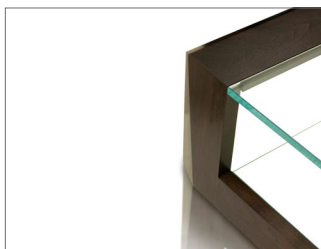

Can be customized in size and finish. Top and lower shelf can be specified in glass, wood, lacquer, stone, or wrapped in COM/COL. Call us for more information or customization.

AVAILABLE SIZES

42" W X 42" D X 14" H

48" W X 48" D X 14" H

52" W X 32" D X 14" H

54" W X 54" D X 14" H

60" W X 36" D X 14" H

42" W X 42" D X 17" H

48" W X 48" D X 17" H

52" W X 32" D X 17" H

54" W X 54" D X 17" H

60" W X 36" D X 17" H

deep sapele

taupe oak, marble shelf

slate oak, suede shelf

slate oak, slate oak HP shelf