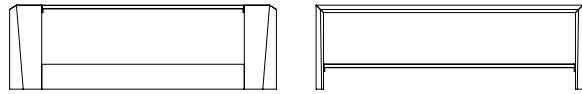

Can be customized in size and finish. Top and lower shelf can be specified in glass, wood, lacquer, stone, or wrapped in COM/COL. Call us for more information or customization.

AVAILABLE SIZES

42" W X 42" D X 14" H

48" W X 48" D X 14" H

52" W X 32" D X 14" H

54" W X 54" D X 14" H

60" W X 36" D X 14" H

42" W X 42" D X 17" H

48" W X 48" D X 17" H

52" W X 32" D X 17" H

54" W X 54" D X 17" H

60" W X 36" D X 17" H

deep sapele

taupe oak, marble shelf

slate oak, suede shelf

slate oak, slate oak HP shelf