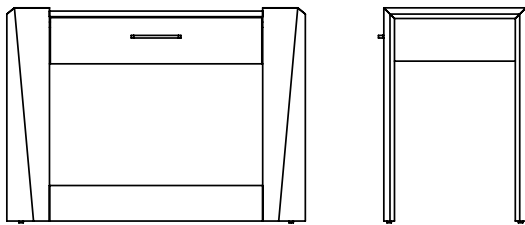

LUCID BEDSIDE TABLE

SHOWN IN SABLE OAK, ANTIQUED
BRUSHED BRASS, & NESTOS MARBLE

SEE REVERSE FOR VARIOUS SIZING AND LAYOUT OPTIONS
CONTACT US FOR ORDERING, CUSTOMIZING, AND MORE INFORMATION

LUCID BEDSIDE TABLE

TECHNICAL INFORMATION

Custom sizes and finishes available. Can be heavily customized with various contrasting materials for the top, drawer face and lower shelf in wood, lacquer, stone, or glass. Handles can be wood or a metal finish. Optional in-drawer charging station available. Contact us for more information and customization.

AVAILABLE SIZES

33" W X 20" D X 26" H

42" W X 20" D X 30" H

antiqued brass handle

powder white & glass

stone top drawer face

COL leather wrapped