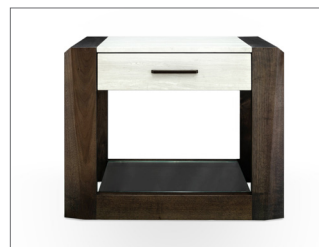

LUCID BEDSIDE TABLE

SHOWN IN SABLE OAK, ANTIQUED
BRUSHED BRASS, & NESTOS MARBLE

SEE REVERSE FOR VARIOUS SIZING AND LAYOUT OPTIONS
CONTACT US FOR ORDERING, CUSTOMIZING, AND MORE INFORMATION

LUCID BEDSIDE TABLE

TECHNICAL INFORMATION

Custom sizes and finishes available. Can be heavily customized with various contrasting materials for the top, drawer face and lower shelf in wood, lacquer, stone, or glass. Handles can be wood or a metal finish. Optional in-drawer charging station available. Contact us for more information and customization.

AVAILABLE SIZES

33" W X 20" D X 26" H

42" W X 20" D X 30" H

antiqued brass handle

powder white & glass

stone top drawer face

COL leather wrapped