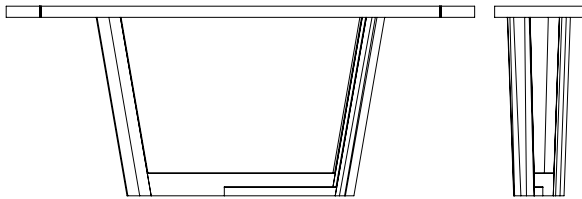

JAMES CONSOLE

SHOWN IN SABLE OAK & BRUSHED BRASS

SEE REVERSE FOR VARIOUS SIZING AND LAYOUT OPTIONS
CONTACT US FOR ORDERING, CUSTOMIZING, AND MORE INFORMATION

JAMES CONSOLE

TECHNICAL INFORMATION

Custom sizes and finishes available. Metal base accents secured with hex-head finishing screws. Contact us for more information and customization. Top can be done in a contrasting finish or material.

AVAILABLE SIZES

72" W X 16" D X 32" H

84" W X 16" D X 32" H