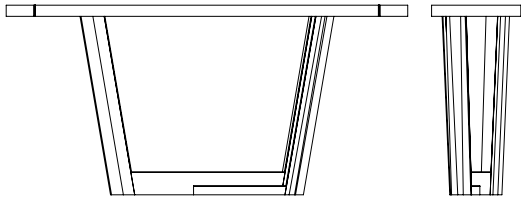

JAMES CONSOLE

SHOWN IN SABLE OAK & BRUSHED BRASS

SEE REVERSE FOR VARIOUS SIZING AND LAYOUT OPTIONS
CONTACT US FOR ORDERING, CUSTOMIZING, AND MORE INFORMATION

JAMES CONSOLE

TECHNICAL INFORMATION

Custom sizes and finishes available. Metal base accents secured with hex-head finishing screws. Contact us for more information and customization. Top can be done in a contrasting finish or material.

AVAILABLE SIZES

72" W X 16" D X 32" H

84" W X 16" D X 32" H