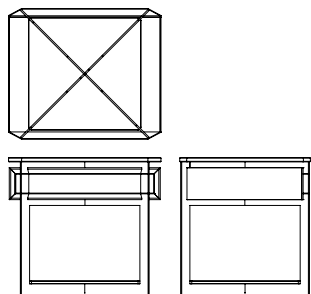

## INTERSECTION SIDE TABLE

---

SHOWN IN CINDER SAPELE, BRUSHED  
BRASS, & STARFIRE GLASS

SEE REVERSE FOR VARIOUS SIZING AND LAYOUT OPTIONS  
CONTACT US FOR ORDERING, CUSTOMIZING, AND MORE INFORMATION

# INTERSECTION SIDE TABLE

---

## TECHNICAL INFORMATION

Custom sizes and finishes available. Top can be done in glass, wood or stone. An optional lower shelf can be added in glass, wood or stone.

---

## AVAILABLE SIZES

26" W X 22.5" D X 23.75" H

stone top