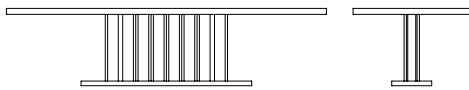

Custom sizes and finishes available. Can be made into an extension with center or end leaves. Features hand-gilded leafing in the channels of the pillar base, and "bow-tie" veneer pattern in top. Call for more information or customization.

AVAILABLE SIZES

96" W X 48" D X 29" H

108" W X 48" D X 29" H

120" W X 48" D X 29" H

EDGE OPTIONS

I.
SQUARE
EDGE

II.
BEVELED
EDGE

III.
KNIFE
EDGE*

*not available in racetrack, round, or elliptical tops

TABLE TOP SHAPES

RECTANGULAR

ELLIPTICAL
OVAL

RACETRACK
OVAL

SURFBOARD
OVAL