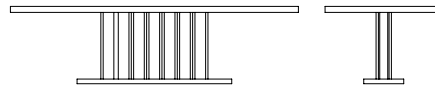

HORIZON DINING TABLE

SHOWN IN SMOKED SAPELE & MOON GOLD GILDING

SEE REVERSE FOR VARIOUS SIZING AND LAYOUT OPTIONS
CONTACT US FOR ORDERING, CUSTOMIZING, AND MORE INFORMATION

HORIZON DINING TABLE

TECHNICAL INFORMATION

Custom sizes and finishes available. Can be made into an extension with center or end leaves. Features hand-gilded leafing in the channels of the pillar base, and "bow-tie" veneer pattern in top. Call for more information or customization.

AVAILABLE SIZES

96" W X 48" D X 29" H

108" W X 48" D X 29" H

120" W X 48" D X 29" H

EDGE OPTIONS

I.
SQUARE
EDGE

II.
BEVELED
EDGE

III.
KNIFE
EDGE*

*not available in racetrack, round, or elliptical tops

TABLE TOP SHAPES

RECTANGULAR

ELLIPTICAL
OVAL

RACETRACK
OVAL

SURFBOARD
OVAL