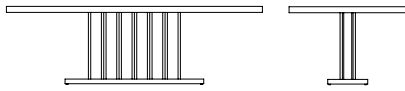

HORIZON DINING TABLE

SHOWN IN SMOKED SAPELE & MOON GOLD GILDING

SEE REVERSE FOR VARIOUS SIZING AND LAYOUT OPTIONS
CONTACT US FOR ORDERING, CUSTOMIZING, AND MORE INFORMATION

HORIZON DINING TABLE

TECHNICAL INFORMATION

Custom sizes and finishes available. Can be made into an extension with center or end leaves. Features hand-gilded leafing in the channels of the pillar base, and "bow-tie" veneer pattern in top. Call for more information or customization.

AVAILABLE SIZES

96" W X 48" D X 29" H

108" W X 48" D X 29" H

120" W X 48" D X 29" H

EDGE OPTIONS

I.
SQUARE
EDGE

II.
BEVELED
EDGE

III.
KNIFE
EDGE*

*not available in racetrack, round, or elliptical tops

TABLE TOP SHAPES

RECTANGULAR

ELLIPTICAL
OVAL

RACETRACK
OVAL

SURFBOARD
OVAL